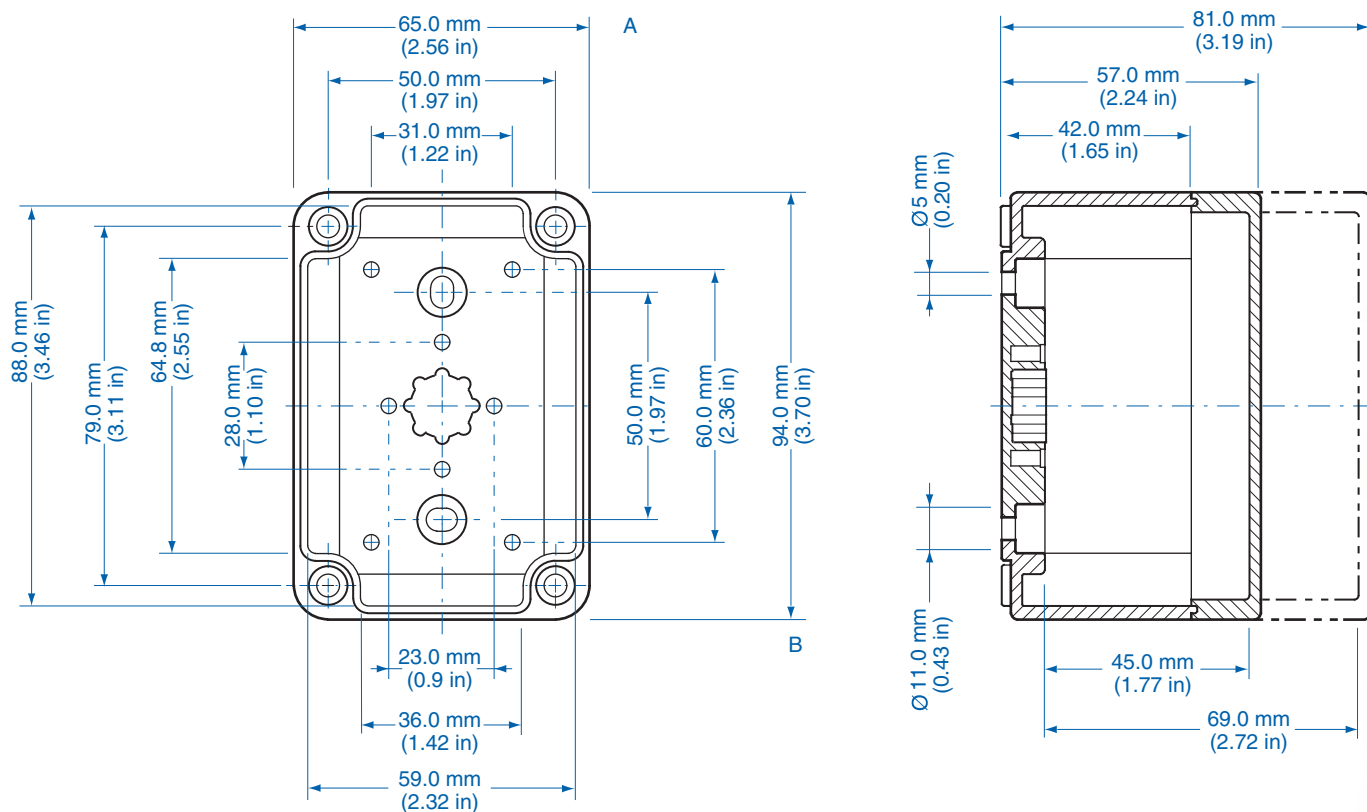

## Standard Features

- **Protection Level:** IP66 (NEMA Type: 4X with gray cover, 12K with transparent cover)
- **Technical:** Smooth or Knockout Sidewalls  
Gray or Tinted Transparent Cover  
Multiple Enclosure Mounting Options
- **UL Recognized**  
**Enclosure Materials:** Polystyrene or Polycarbonate  
**Gasket Material:** Polyurethane  
**Color:** Light Gray  
**Material**  
**Temperature Range:** Polystyrene  
-40°C to 70°C (-40°F to 158°F)  
Polycarbonate  
-40°C to 120°C (-40°F to 248°F)
- **Accessories:** See section below

### Sidewalls with Metric Knockouts

Ordering Information	Height mm (in)	Polystyrene				Polycarbonate			
		Cat. No.	Type	Cover Color	Std. Pk.	Cat. No.	Type	Cover Color	Std. Pk.
☐ Enclosure - low cover	57 mm (2.24 in)	105-402	PS 97-6-m	gray	5	127-402	PC 97-6-m	gray	5
☐ Enclosure - high cover	81 mm (3.19 in)	105-902	PS 97-8-m	gray	5	127-902	PC 97-8-m	gray	5
☐ Enclosure - low cover	57 mm (2.24 in)	106-002	PS 97-6-tm	trans.	5	137-002	PC 97-6-tm	trans.	5
☐ Enclosure - high cover	81 mm (3.19 in)	106-502	PS 97-8-tm	trans.	5	137-502	PC 97-8-tm	trans.	5

### Accessories

Ordering Information	Cat. No.	Type	Std. Pk.
Mounting Plate (plastic)	195-002	TKMPI-97	1
Mounting Plate (steel)	197-002	TKMPS-97	1
DIN Rail TS15-80mm	197-080	TS 15/80	1
Hinge Kit Set	190-002	HK1	1
Mounting Tab Kit	194-001	MT1	1

Please refer to pages 149-152 for additional accessories and detailed information.

Dimensions

Knockout Positions

Side A

Side B