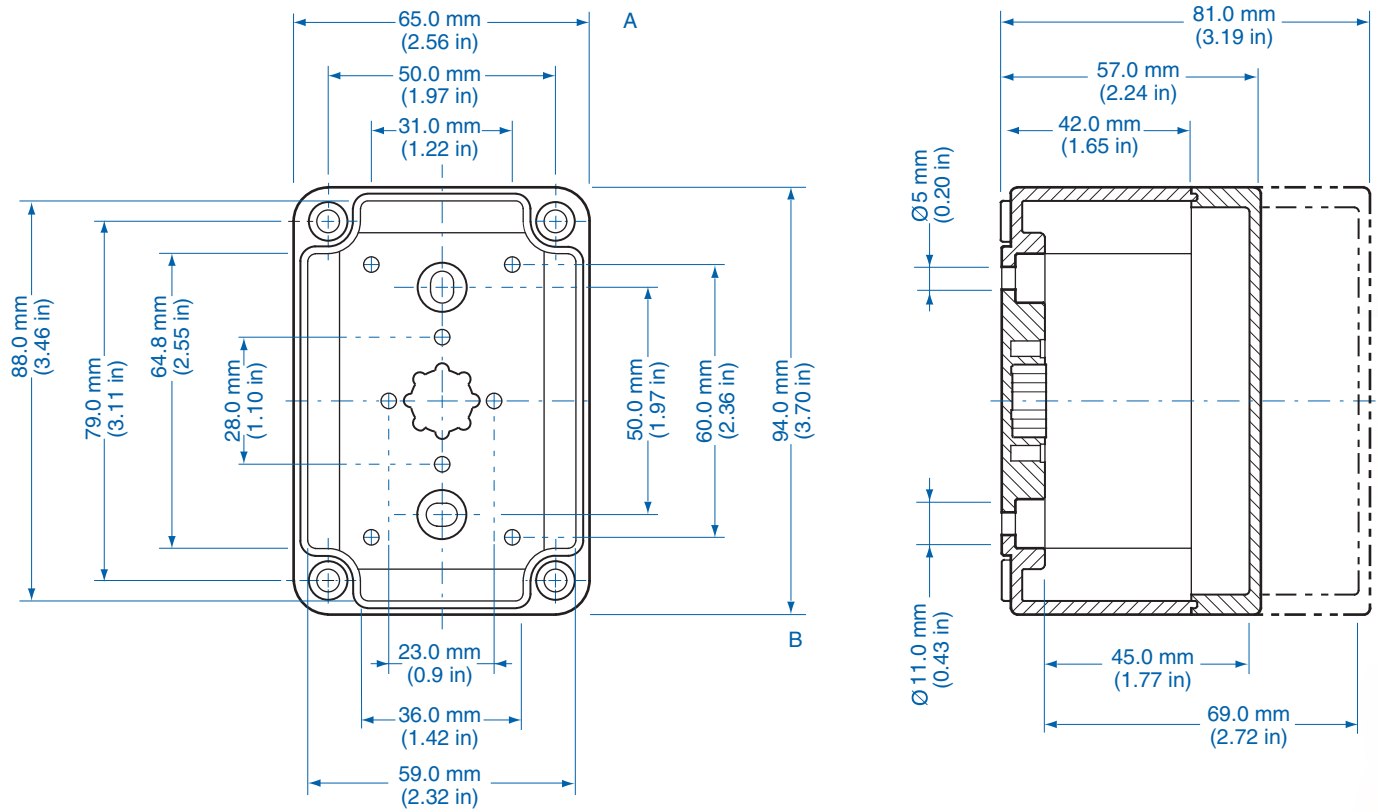

## Standard Features

- **Protection Level:** IP66 (NEMA Type: 4X with gray cover, 12K with transparent cover)
- **Technical:** Smooth or Knockout Sidewalls  
Gray or Tinted Transparent Cover  
Multiple Enclosure Mounting Options
- **UL Recognized**
- **Enclosure Materials:** Polystyrene or Polycarbonate
- **Gasket Material:** Polyurethane
- **Color:** Light Gray
- **Material**
- **Temperature Range:** Polystyrene  
-40°C to 70°C (-40°F to 158°F)  
Polycarbonate  
-40°C to 120°C (-40°F to 248°F)
- **Accessories:** See section below

### Sidewalls with Metric Knockouts

Ordering Information	Height mm (in)	Polystyrene				Polycarbonate			
		Cat. No.	Type	Cover Color	Std. Pk.	Cat. No.	Type	Cover Color	Std. Pk.
☐ Enclosure - low cover	57 mm (2.24 in)	105-402	PS 97-6-m	gray	5	127-402	PC 97-6-m	gray	5
☐ Enclosure - high cover	81 mm (3.19 in)	105-902	PS 97-8-m	gray	5	127-902	PC 97-8-m	gray	5
☐ Enclosure - low cover	57 mm (2.24 in)	106-002	PS 97-6-tm	trans.	5	137-002	PC 97-6-tm	trans.	5
☐ Enclosure - high cover	81 mm (3.19 in)	106-502	PS 97-8-tm	trans.	5	137-502	PC 97-8-tm	trans.	5

### Accessories

Ordering Information	Cat. No.	Type	Std. Pk.
Mounting Plate (plastic)	195-002	TKMPI-97	1
Mounting Plate (steel)	197-002	TKMPS-97	1
DIN Rail TS15-80mm	197-080	TS 15/80	1
Hinge Kit Set	190-002	HK1	1
Mounting Tab Kit	194-001	MT1	1

Please refer to pages 149-152 for additional accessories and detailed information.

Dimensions

Knockout Positions

Side A

Side B