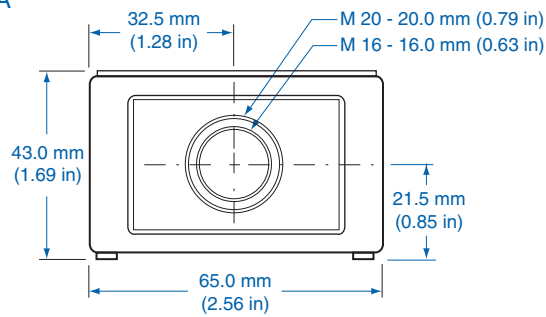

### Sidewalls with Metric Knockouts

Ordering Information	Height mm (in)	Polystyrene				Polycarbonate			
		Cat. No.	Type	Cover Color	Std. Pk.	Cat. No.	Type	Cover Color	Std. Pk.
☐ Enclosure - low cover	57 mm (2.24 in)	105-402	PS 97-6-m	gray	5	127-402	PC 97-6-m	gray	5
☐ Enclosure - high cover	81 mm (3.19 in)	105-902	PS 97-8-m	gray	5	127-902	PC 97-8-m	gray	5
☐ Enclosure - low cover	57 mm (2.24 in)	106-002	PS 97-6-tm	trans.	5	137-002	PC 97-6-tm	trans.	5
☐ Enclosure - high cover	81 mm (3.19 in)	106-502	PS 97-8-tm	trans.	5	137-502	PC 97-8-tm	trans.	5

### Accessories

Ordering Information	Cat. No.	Type	Std. Pk.
Mounting Plate (plastic)	195-002	TKMPI-97	1
Mounting Plate (steel)	197-002	TKMPS-97	1
DIN Rail TS15-80mm	197-080	TS 15/80	1
Hinge Kit Set	190-002	HK1	1
Mounting Tab Kit	194-001	MT1	1

Please refer to pages 149-152 for additional accessories and detailed information.

Dimensions

Knockout Positions

Side A

Side B