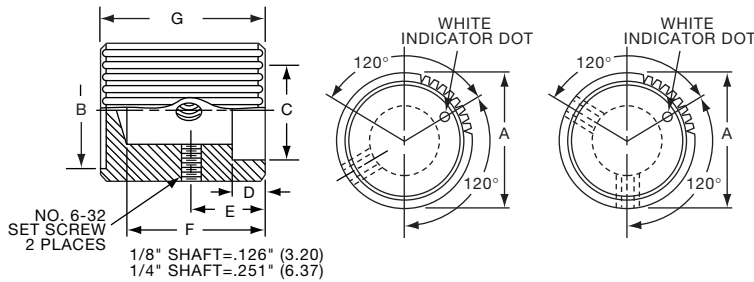

KS900B1/4

K
Series

K10

Knobs, Machined Aluminum

KT SERIES

KT500A1/4

KT700A1/4

Tyco		Square Serration with Indicator Line							
Electronics	Alcoswitch	Color	A	B	C	D	E	F	G
1-1437623-2	KT500A1/4	Natural	.500(12.7)	.430(10.9)	.375(9.53)	.430(10.9)	.280(7.11)	.510(13.0)	.630(16.0)
1-1437623-4	KT500B1/8	Black	.500(12.7)	.430(10.9)	.375(9.53)	.430(10.9)	.280(7.11)	.510(13.0)	.630(16.0)
1-1437623-3	KT500B1/4	Black	.500(12.7)	.430(10.9)	.375(9.53)	.430(10.9)	.280(7.11)	.510(13.0)	.630(16.0)
1-1437623-6	KT700A1/4	Natural	.740(18.8)	.650(16.5)	.590(15.0)	.650(16.5)	.280(7.11)	.510(13.0)	.630(16.0)
1-1437623-7	KT700B1/4	Black	.740(18.8)	.650(16.5)	.590(15.0)	.650(16.5)	.280(7.11)	.510(13.0)	.630(16.0)
1-1437623-8	KT900A1/4	Natural	.940(23.9)	.816(20.7)	.710(18.0)	.816(20.7)	.280(7.11)	.510(13.0)	.630(16.0)
1-1437623-9	KT900B1/4	Black	.940(23.9)	.816(20.7)	.710(18.0)	.816(20.7)	.280(7.11)	.510(13.0)	.630(16.0)

KU SERIES

Note: KU401B1/8 and KU402B1/8 use one set screw only. Located 180° from indicator dot.

KU402B1/8

Tyco		Serrated Diamond Trim Cut with Dot Indicator							
Electronics	Alcoswitch	Color	A	B	C	D	E	F	G
2-1437623-1	KU401B1/8	Black	.374(9.50)	.283(7.19)	.276(7.01)	.098(2.49)	.177(4.50)	.236(5.99)	.299(7.60)
2-1437623-2	KU402B1/8	Black	.374(9.50)	.283(7.19)	.276(7.01)	.098(2.49)	.197(5.00)	.354(8.99)	.449(11.40)
2-1437623-3	KU500B1/8	Black	.500(12.7)	.409(10.4)	.374(9.50)	.118(3.00)	.276(7.01)	.512(13.0)	.598(15.2)
	KU500B1/4	Black	.500(12.7)	.409(10.4)	.374(9.50)	.118(3.00)	.276(7.01)	.512(13.0)	.598(15.2)
2-1437623-4	KU700B1/4	Black	.740(18.8)	.650(16.5)	.591(15.0)	.118(3.00)	.276(7.01)	.512(13.0)	.598(15.2)