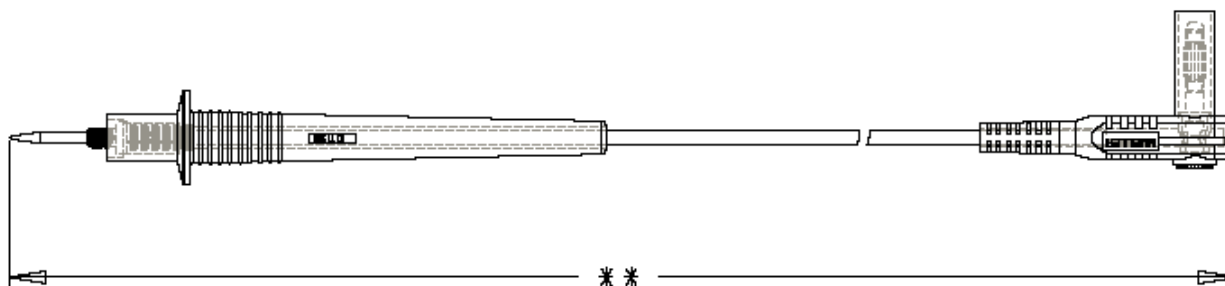

Part Number: BU-2241-D-48-*
**Description: Multiple Feature Test Prod to
Right Angle Shrouded Banana Plug**

3007

- **Multiple Feature Test Prod to Right Angle Shrouded Banana**
- **Material: Needle: Stainless steel; Banana Plug: Nickel-plated brass;
Housing: ABS;
Hook-up wire: #18 AWG (65/36) tinned copper with 90° C
PVC insulation;**
- **** Length: 53.5 "(1.36m); Wire length: 48"(1.22m)**
- *** Std. Colors: -0 Black -2 Red**
- **Rating: 1000V Category II, 20 Amps**
- **RoHS Compliant**