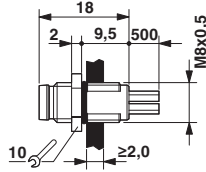

## Drawings

Dimensional drawing

Schematic diagram

Pin assignment M8 plug, 3-pos., view male side

# Flush-type connector - SACC-E-M8MS-3CON-M8/0,5 VPE500 - 1403200

Dimensional drawing

M8 flush-type plug