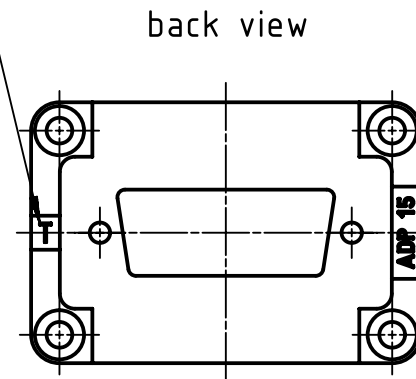

mounting in housing:
character "A" visible

mounting in hood:
character "T" visible

back view

belongs to range to delivery:
2x screws ISO 1481-ST2,9x6,5-F
4x screws ISO 1207-M3x14

	All Dimensions in mm Original Size DIN A4		Scale 1:1	Free size tol.		Ref.	
	All rights reserved Department EL PD - DE		Created by HARLASSK	Inspected by NICHTERLEIN	Standardisation RUETERA	Date 2017-09-21	State Final Release
HARTING Electric GmbH & Co. KG D-32339 Espelkamp		Title Adapter Han 6B - D-Sub 15				Doc-Key / ECM-Nr. 100210151/UGD/004/A 500000125248	
		Type TB	Number 09 30 000 9966			Rev. A	Page 1/1