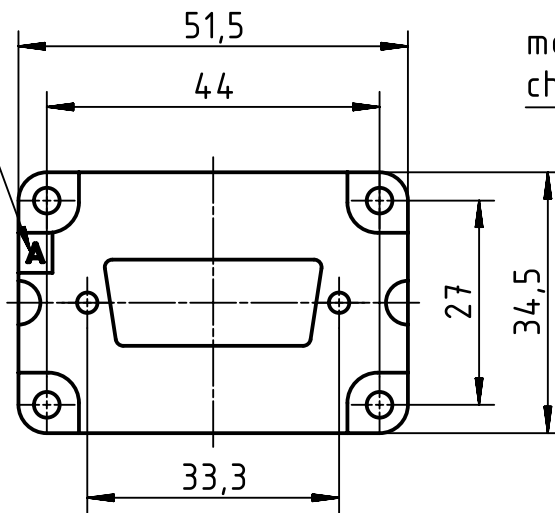

mounting in housing:
character "A" visible

mounting in hood:
character "T" visible

back view

belongs to range to delivery:
2x screws ISO 1481-ST2,9x6,5-F
4x screws ISO 1207-M3x14

	All Dimensions in mm Original Size DIN A4		Scale 1:1	Free size tol.		Ref.	
	All rights reserved Department EL PD - DE		Created by HARLASSK	Inspected by NICHTERLEIN	Standardisation RUETERA	Date 2017-09-21	State Final Release
HARTING Electric GmbH & Co. KG D-32339 Espelkamp		Title Adapter Han 6B - D-Sub 15				Doc-Key / ECM-Nr. 100210151/UGD/004/A 500000125248	
		Type TB	Number 09 30 000 9966			Rev. A	Page 1/1