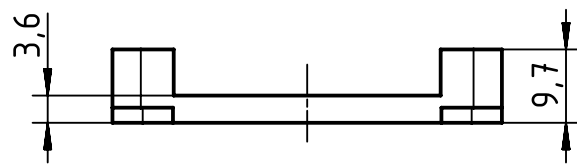

mounting in housing:
character "A" visible

mounting in hood:
character "T" visible

back view

belongs to range to delivery:
2x screws ISO 1481-ST2,9x6,5-F
4x screws ISO 1207-M3x14

	All Dimensions in mm Original Size DIN A4		Scale 1:1	Free size tol.		Ref.	
	All rights reserved Department EL PD - DE		Created by HARLASSK	Inspected by NICHTERLEIN	Standardisation RUETERA	Date 2017-09-21	State Final Release
HARTING Electric GmbH & Co. KG D-32339 Espelkamp		Title Adapter Han 6B - D-Sub 15				Doc-Key / ECM-Nr. 100210151/UGD/004/A 500000125248	
		Type TB	Number 09 30 000 9966			Rev. A	Page 1/1