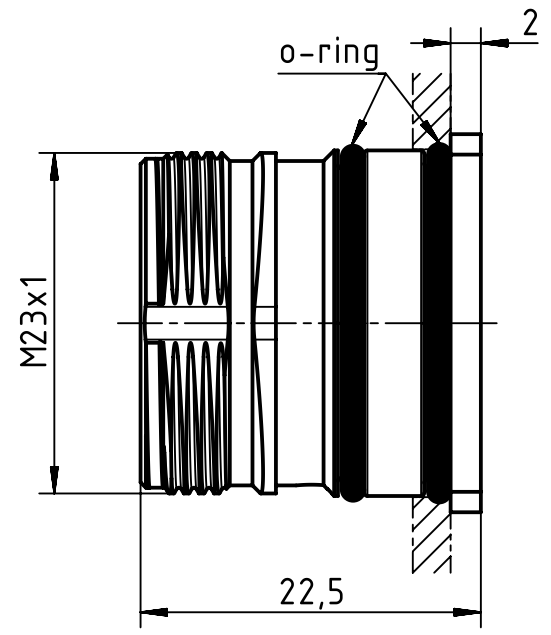

panel cut out

Plastic snap ring - Male

Plastic snap ring - Female

	All rights reserved Department EL PD - DE	Created by KLASSEN P	Inspected by RIEPE	Standardisation TIEMANNA	Date 2017-02-15	State Final Release
	HARTING Electric GmbH & Co. KG D-32339 Espelkamp	Title Han M23 HBM back M3	Type TB	Number 09 15 100 0306	Doc-Key / ECM-Nr. 100708261/UGD/001/B 500000115544	Rev. B