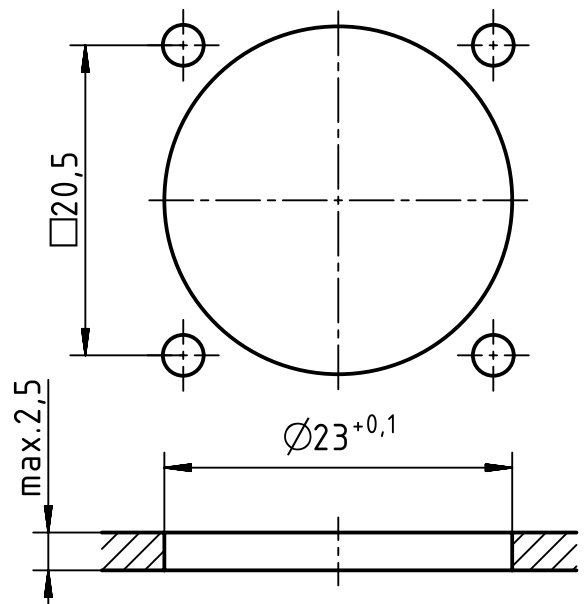

panel cut out

Plastic snap ring - Male

Plastic snap ring - Female

	All rights reserved Department EL PD - DE	Created by KLASSEN P	Inspected by RIEPE	Standardisation TIEMANNA	Date 2017-02-15	State Final Release
	HARTING Electric GmbH & Co. KG D-32339 Espelkamp	Title Han M23 HBM back M3	Type TB	Number 09 15 100 0306	Doc-Key / ECM-Nr. 100708261/UGD/001/B 500000115544	Rev. B