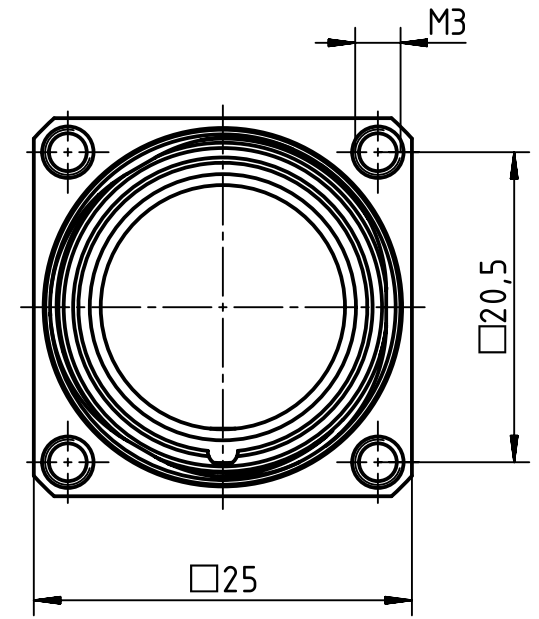

panel cut out

Plastic snap ring - Male

Plastic snap ring - Female

	All rights reserved Department EL PD - DE	Created by KLASSEN P	Inspected by RIEPE	Standardisation TIEMANNA	Date 2017-02-15	State Final Release
	HARTING Electric GmbH & Co. KG D-32339 Espelkamp	Title Han M23 HBM back M3	Type TB	Number 09 15 100 0306	Doc-Key / ECM-Nr. 100708261/UGD/001/B 500000115544	Rev. B