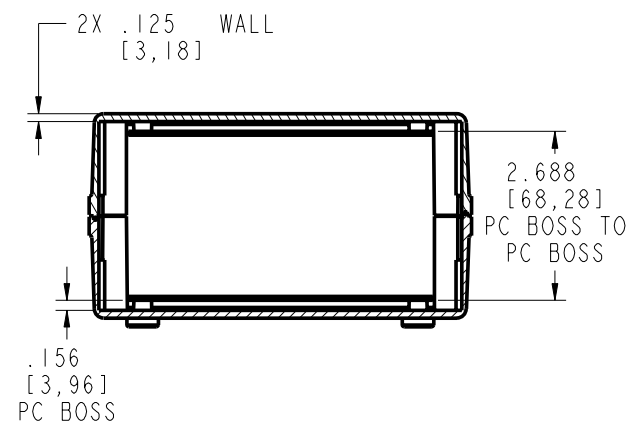

**CM6-300**

**SECTION B-B**

**SECTION A-A**

**PACNTEC**<sup>®</sup>  
1-610-361-4231

**CM6-300**

VISIT **PACNTEC**<sup>®</sup>  
ON THE WORLD WIDE WEB  
[www.pactecenclosures.com](http://www.pactecenclosures.com)

PCB MTG. SCREWS:  
PHP #4 TYPE B X 1/4 LG.

COLOR / MATERIAL CODE		
COLOR	94HB	94VO
BLACK	000	028
P.C.BONE	039	060

INSERT AREAS ARE SECTIONS IN OUR TOOLS  
THAT CAN BE REMOVED AND REPLACED WITH  
CUSTOMER SPECIFIC DETAILS

DRAWING NUMBER	REV
79332	C