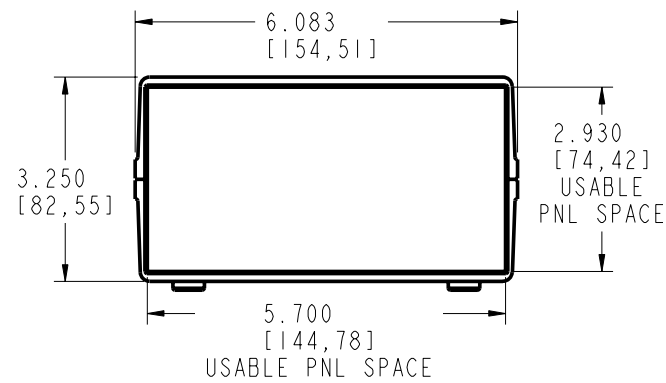

**CM6-300**

**SECTION B-B**

**SECTION A-A**

**PACNTEC**<sup>®</sup>  
1-610-361-4231

**CM6-300**

VISIT **PACNTEC**<sup>®</sup>  
ON THE WORLD WIDE WEB  
[www.pactecenclosures.com](http://www.pactecenclosures.com)

PCB MTG. SCREWS:  
PHP #4 TYPE B X 1/4 LG.

COLOR / MATERIAL CODE		
COLOR	94HB	94VO
BLACK	000	028
P.C.BONE	039	060

INSERT AREAS ARE SECTIONS IN OUR TOOLS  
THAT CAN BE REMOVED AND REPLACED WITH  
CUSTOMER SPECIFIC DETAILS

DRAWING NUMBER	REV
79332	C