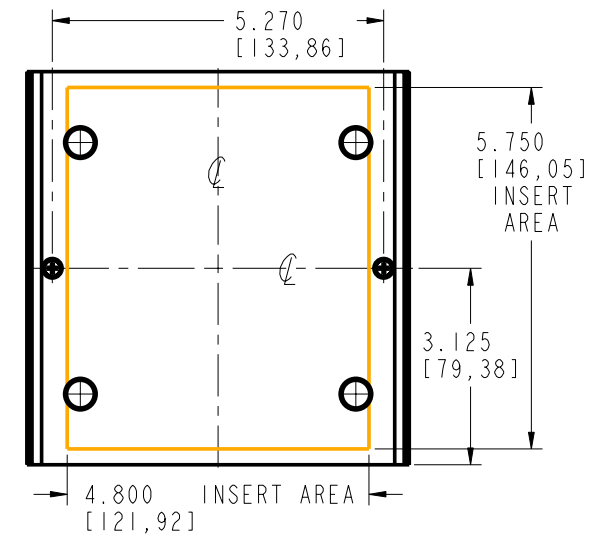

**CM6-300**

**SECTION B-B**

**SECTION A-A**

**PACNTEC**<sup>®</sup>  
1-610-361-4231

**CM6-300**

VISIT **PACNTEC**<sup>®</sup>  
ON THE WORLD WIDE WEB  
[www.pactecenclosures.com](http://www.pactecenclosures.com)

PCB MTG. SCREWS:  
PHP #4 TYPE B X 1/4 LG.

COLOR / MATERIAL CODE		
COLOR	94HB	94VO
BLACK	000	028
P.C.BONE	039	060

INSERT AREAS ARE SECTIONS IN OUR TOOLS  
THAT CAN BE REMOVED AND REPLACED WITH  
CUSTOMER SPECIFIC DETAILS

DRAWING NUMBER	REV
79332	C