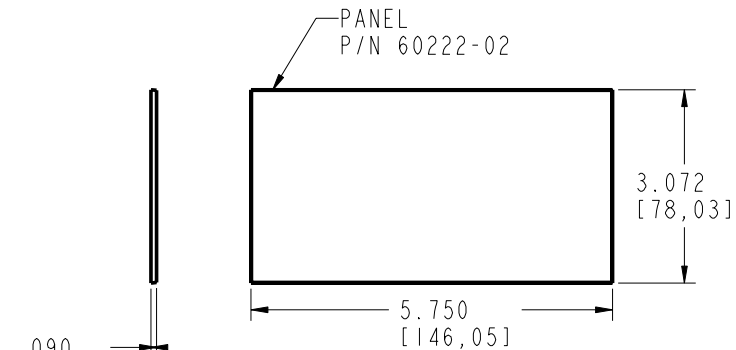

**CM6-300**

**SECTION B-B**

**SECTION A-A**

**PACNTEC**<sup>®</sup>  
1-610-361-4231

**CM6-300**

VISIT **PACNTEC**<sup>®</sup>  
ON THE WORLD WIDE WEB  
[www.pactecenclosures.com](http://www.pactecenclosures.com)

PCB MTG. SCREWS:  
PHP #4 TYPE B X 1/4 LG.

COLOR / MATERIAL CODE		
COLOR	94HB	94VO
BLACK	000	028
P.C.BONE	039	060

INSERT AREAS ARE SECTIONS IN OUR TOOLS  
THAT CAN BE REMOVED AND REPLACED WITH  
CUSTOMER SPECIFIC DETAILS