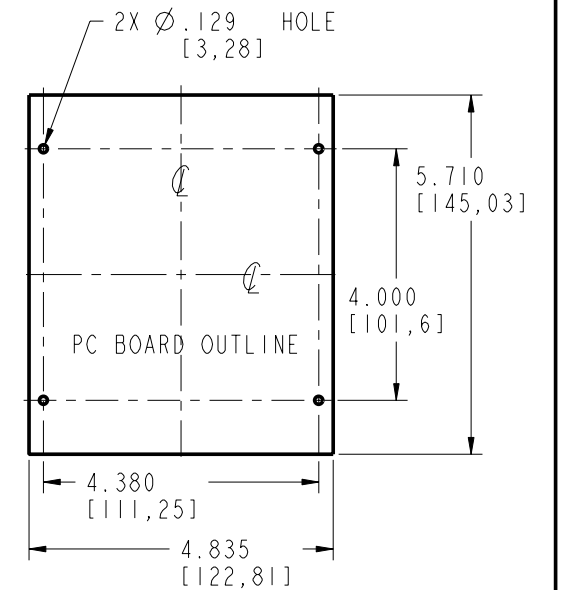

**CM6-300**

**SECTION B-B**

**SECTION A-A**

**PACNTEC**<sup>®</sup>  
1-610-361-4231

**CM6-300**

VISIT **PACNTEC**<sup>®</sup>  
ON THE WORLD WIDE WEB  
[www.pactecenclosures.com](http://www.pactecenclosures.com)

PCB MTG. SCREWS:  
PHP #4 TYPE B X 1/4 LG.

COLOR / MATERIAL CODE		
COLOR	94HB	94VO
BLACK	000	028
P.C.BONE	039	060

INSERT AREAS ARE SECTIONS IN OUR TOOLS  
THAT CAN BE REMOVED AND REPLACED WITH  
CUSTOMER SPECIFIC DETAILS

DRAWING NUMBER	REV
79332	C