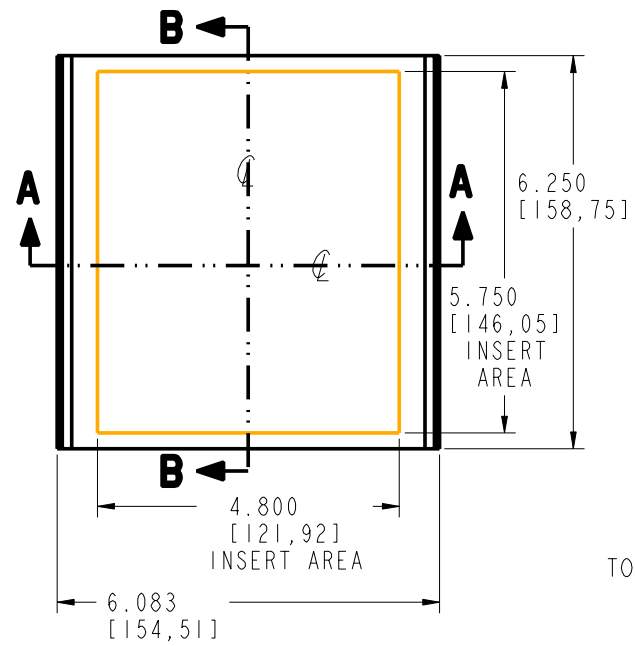

**CM6-300**

**SECTION B-B**

**SECTION A-A**

**PACNTEC**<sup>®</sup>  
1-610-361-4231

**CM6-300**

VISIT **PACNTEC**<sup>®</sup>  
ON THE WORLD WIDE WEB  
[www.pactecenclosures.com](http://www.pactecenclosures.com)

PCB MTG. SCREWS:  
PHP #4 TYPE B X 1/4 LG.

COLOR / MATERIAL CODE		
COLOR	94HB	94VO
BLACK	000	028
P.C.BONE	039	060

INSERT AREAS ARE SECTIONS IN OUR TOOLS  
THAT CAN BE REMOVED AND REPLACED WITH  
CUSTOMER SPECIFIC DETAILS

DRAWING NUMBER	REV
79332	C