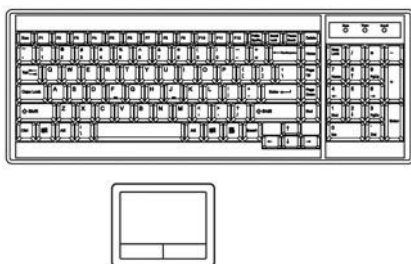

Standard Keyboard

Ge G keyboard integrated with touchpad

Optional layouts

Region	United Kingdom	Germany	France	Spain	Norway
EMEA					
	Italy	Russia	Switzerland	Netherlands	Portugal
Asia					
	China	Japan	Korea	Arabia	Turkey

Ordering Part Number

Model	Plug Type
96KVM-R19V1C-EU	European Plug
96KVM-R19V1C-IN	Indian Plug
96KVM-R19V1C-US	US Plug
96KVM-R19V1C-UK	UK Plug