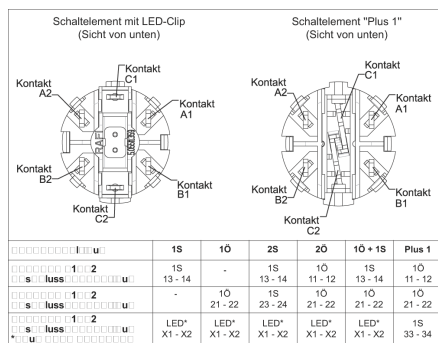

LED-Clip, LED blue, 12 V DC

5.05.511.747/0600

Dimensions

Color blue

Electrical characteristics

Voltage DC 12 V

Other specifications

ROHS compliant yes

REACH compliant yes

Technical data are approximate and intended solely for general orientation in the selection of a product. Subject to modifications and errors. Images and other graphics may only be similar. For more information, refer to www.rafi.de chapter Imprint / Data Protection.