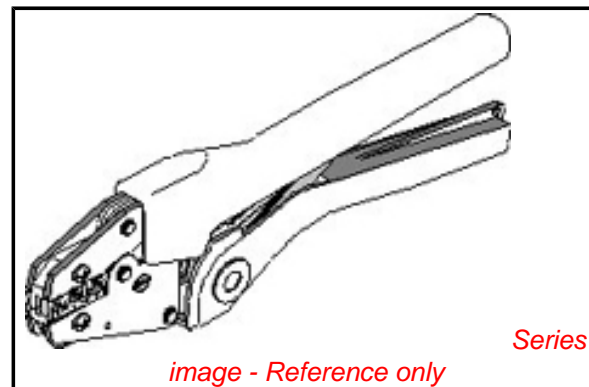

PLEASE CHECK WWW.MOLEX.COM FOR LATEST PART INFORMATION

Part Number: [64001-1600](#)
Status: **Active**
Description: Hand Crimp Tool

Documents:

[RoHS Certificate of Compliance (PDF)](#)

General

Product Family	Application Tooling
Series	T0102
Function	Crimp
Geographic Area	Global
Level of Automation	Manual
More Detailed Tech Information	applicationtooling@molex.com
Product Name	N/A
Survey	www.molex.com//review/apptool_survey.html
Tool Type	Handtool

Material Info

Old Part Number RHT-2200HD

Reference - Drawing Numbers

Application Tooling Documents

640011600, TM-640160065, TM-640160065CN, TM-640160065DE, TM-640160065FR, TM-640160065IT, TM-640160065JP, TM-640160065KR, TM-640160065MY, TM-640160065PL, TM-640160065RU, TM-640160065SK, TM-640160065SP, TM-640160065TH, TM-640160065TW, TM-640160065VN

image - Reference only

EU RoHS **China RoHS**

Compliance Status

Not Reviewed

REACH SVHC

Not Reviewed

Low-Halogen Status

Not Reviewed

Need more information on product environmental compliance?

Email productcompliance@molex.com
For a multiple part number RoHS Certificate of Compliance, [click here](#)

Please visit the [Contact Us](#) section for any non-product compliance questions.

Search Parts in this Series

[T0102Series](#)

Use With

Loose piece terminals

Application Tooling | **FAQ**
Description | **Product #**

InsulKrimp™ Ring Tongue Terminal for 14-16 Heavy Duty AWG Wire	0190540092
InsulKrimp™ Ring Tongue Terminal for 14-16 Heavy Duty AWG Wire	0190540094
InsulKrimp™ Ring Tongue Terminal for 14-16 Heavy Duty AWG Wire	0190540096
InsulKrimp™ Ring Tongue Terminal for 14-16 Heavy Duty AWG Wire	0190540097