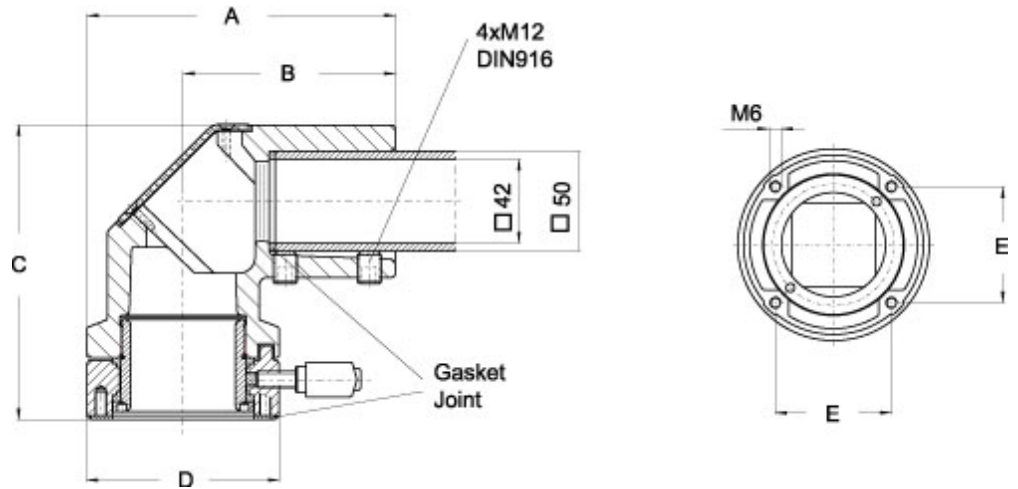

Quality Products. Service Excellence.

Heavy Duty Elbow Coupling *HDSSELC Series*

- Cast Aluminum
- Large thrust flange.
- Fastens with 4 hex socket screws.
- Adjustable torque resistance.
- Features a rotation range of 300°.

Part No.	System	A	B	C	D	E
R147-035-000R	50	154	106	147	96	58
R147-035-200R	80	209	139	190	139	87

Data subject to change without notice