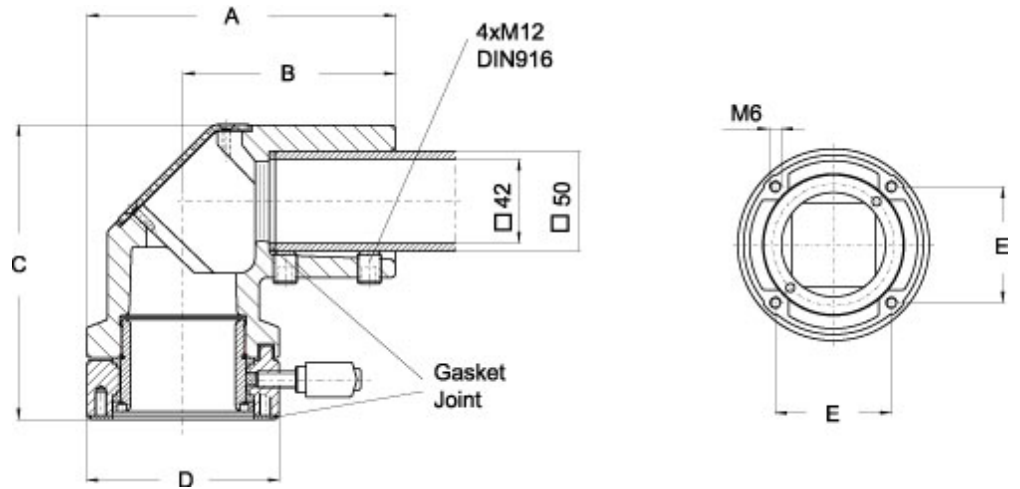

Quality Products. Service Excellence.

Heavy Duty Elbow Coupling *HDSSELC Series*

- Cast Aluminum
- Large thrust flange.
- Fastens with 4 hex socket screws.
- Adjustable torque resistance.
- Features a rotation range of 300°.

Part No.	System	A	B	C	D	E
R147-035-000R	50	154	106	147	96	58
R147-035-200R	80	209	139	190	139	87

Data subject to change without notice

© 2020. Hammond Manufacturing Ltd. All rights reserved.