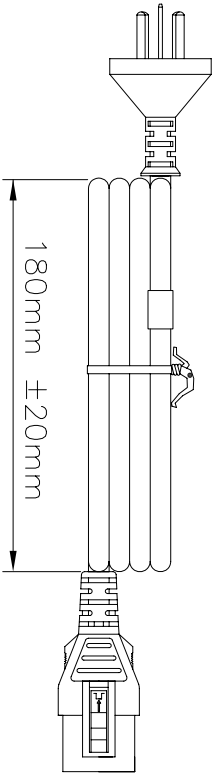

VOLEX RESERVES THE RIGHT TO ALTER NON-CRITICAL DIMENSIONS WITHOUT NOTICE.

PACKAGING: FOLD & TIE

- NOTES**
- 1) CORDAGE: RVV 300/500 3X1.00mm, BLACK, LEAD FREE
 - 2) APPROVALS:
 - 3) RATING: 10 AMP/250 VOLTS
 - 4) PACKAGING: 50 PIECES PER CARTON
 - 5) THIS ITEM IS A CORD ONLY. NO C-14 INLET INCLUDED.

<input checked="" type="checkbox"/> Indianapolis, IN <input type="checkbox"/> Conover, N.C. <input type="checkbox"/> Freemont, CA <input type="checkbox"/> Aguascalientes, MX <input type="checkbox"/> Tijuana, Mexico <input type="checkbox"/> Hermosillo, MX <input type="checkbox"/> Clinton, AR <input type="checkbox"/> Kanato, Canada	Proprietary Notice: This document is the property of Volex Incorporated. The information contained herein is not to be disclosed to anyone without the express written consent of Volex Inc.	MATERIAL: PLUG: PVC-BLACK CONNECTOR: PVC-BLACK JACKET: PVC-BLACK
		FINISH: JACKET: SMOOTH

1	C.U.D - NEW RELEASE	8/16/07
REV	DESCRIPTION	DATE
SCALE: NDT TO SCALE	ECD: N/A	
TOLERANCE UNLESS OTHERWISE SPECIFIED .XXX ± .005 .XX ± .02 .X ± .03 FRACT: ± 1/32 ANGULAR ± 1/2°	ITEM DESCRIPTION CORDSET - CHINESE V-LOCK DETACHABLE POWER SUPPLY CORD (3M)	APPROVED: STC DRAWN BY: STC DATE: 8/16/07
PART NO. VL-2624-32-300		