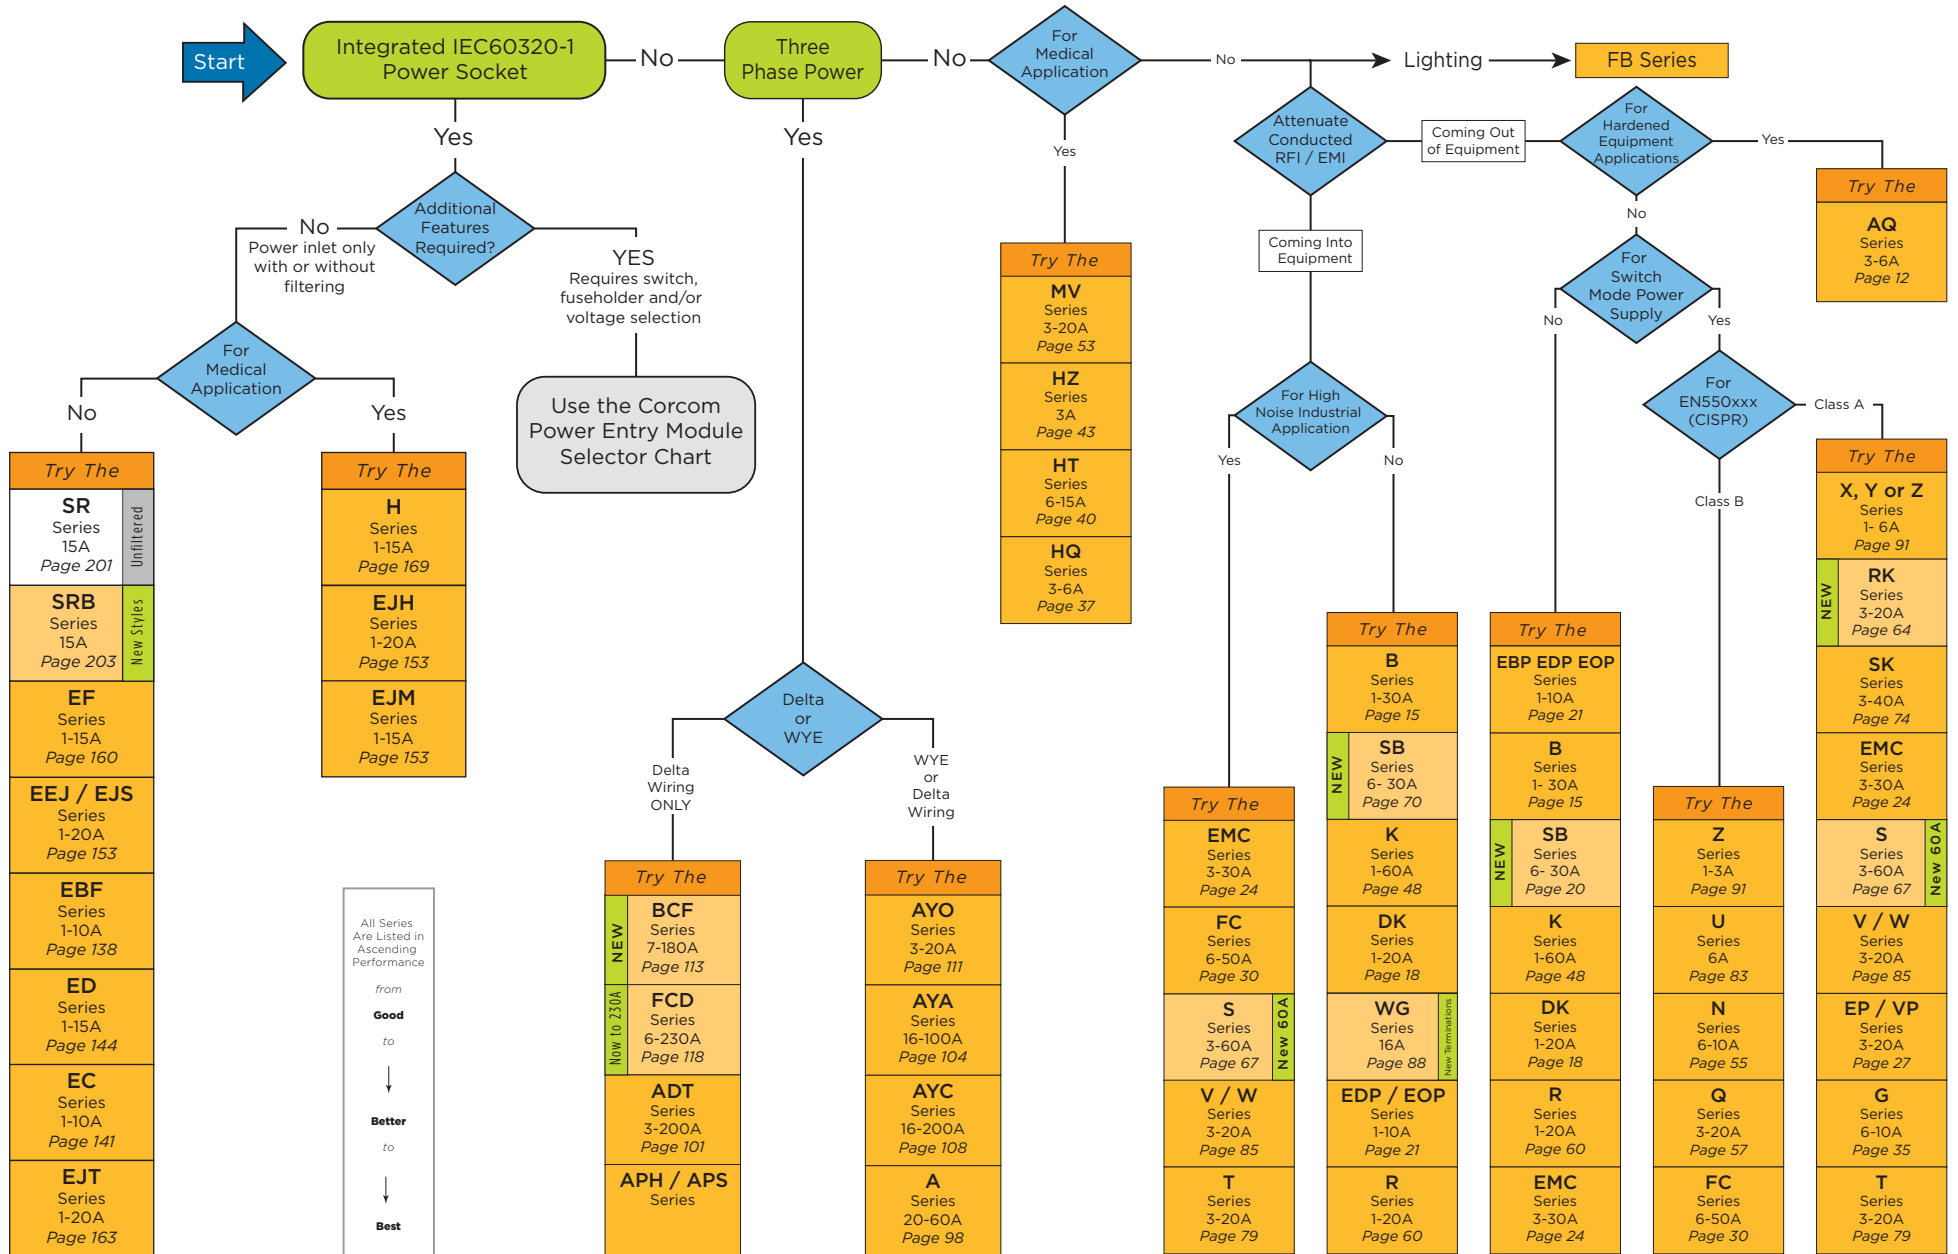

Corcom EMI / RFI Filter Selector Chart

All Series Are Listed in Ascending Performance from **Good** to **Better** to **Best**