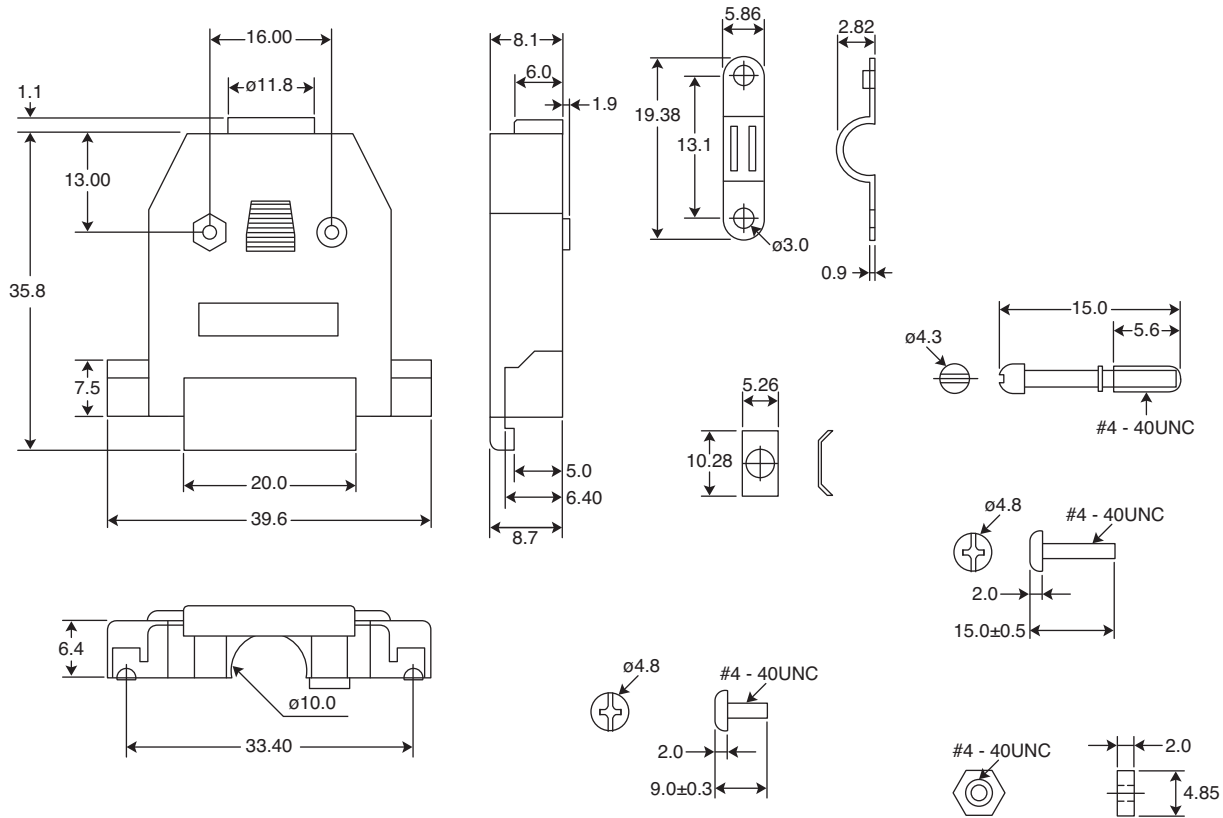

# D-Sub Hood

156-2015-EX

D-Sub Hood

Dimensions: mm

SPECIFICATIONS	
Hood Material:	ABS
Color:	Gray
Screw Nut & Clip and Other:	Nickel Plated

SPECIFICATIONS
RoHS Compliant by Exemption

Date Last Revised: 6/10/09