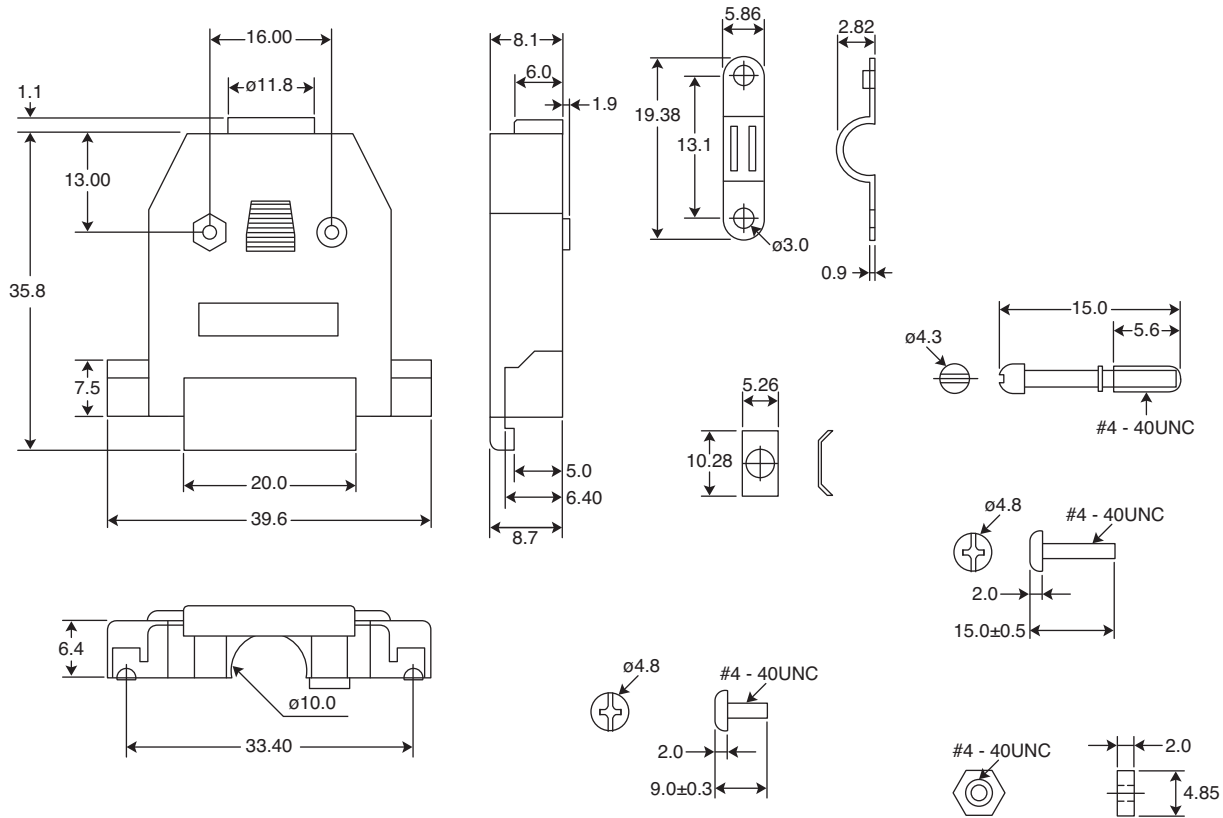

# D-Sub Hood

156-2015-EX

KOBI CONN

D-Sub Hood

Dimensions: mm

SPECIFICATIONS	
Hood Material:	ABS
Color:	Gray
Screw Nut & Clip and Other:	Nickel Plated

SPECIFICATIONS
RoHS Compliant by Exemption

Date Last Revised: 6/10/09