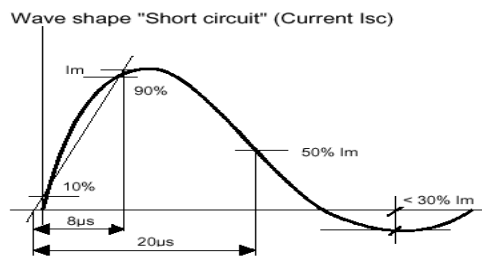

Kunde / customer :

Artikelnummer / part number : **820 542 501**

Datum / Date : **2010-07-19**

Bezeichnung :

description : **Disk Varistor Standard WE-VD**

DIAM: **14** mm

ROHS Compliant

A Elektrische Eigenschaften / Electrical Properties :

TECHNICAL DATA

Part Number	Breakdown Voltage (V@mA) (*1)	Tolerance (%)	Working Voltage		Clamping Voltage V (*2)	Current Clamp. Volt. (A)	Peak Current Withstanding C. A (*3)
			AC	DC			
820 542 501	39	10	25	31	77	10	1000

* 1 The varistor voltage was measured at 0.1 mA current for 5 mm diameter and 1 mA current for other

* 2 The Clamping voltage measured at "Current Clamping Voltage" see next column

* 3 The Peak Current was tested at 8/20 μ s waveform for 1 time

Part Number	Rated Wattage (W)	Energy J (*4)	Capacitance pF (*5)	UL (*6)	Certification		Diameter (mm)
					CSA (*7)	VDE (*8)	
820 542 501	0.1	9.4	7620	yes	-	yes	14

* 4. The Energy measured at 10/1000 μ s waveform for 1 time

* 5. The capacitance value measured at standard frequency @ 1kHz

* 6. Certification UL N°E332875

* 7. Certification CSA N°224856

* 8. Certification VDE N°40016998 & 40016986

Wave during	T1	T2
8/20 μs	8 μs	20 μs
10/1000 μs	10 μs	1000 μs

ORDER CODE

820

Varistor Type

MARKING CODE

X X XXX X

Serie

Diameter

Vrms Voltage

Tolerance

Code

S

Special Type

Disc Varistor

5 = Standard
4 = High Surge

5 = 5 mm
7 = 7 mm
1 = 10 mm
4 = 14 mm
2 = 20 mm

5 = 5%
1 = 10%
6 = 15%
2 = 20%
7 = 25%
3 = 30%

Example:
180 = 18 V
271 = 270 V
102 = 1 000 V