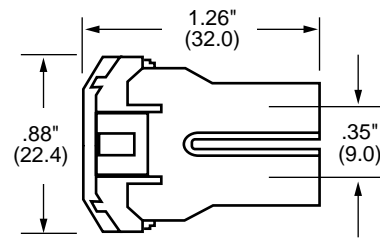

Fusible Links

Protecting Wiring Harnesses

FLF, FLM

Cat. Symbol	Type Connection	Amperes	Carton Data		Dimensions	Volume
			Qty.	Weight		
FLF	Female	20, 30, 40, 50, 60	10	.30 Lbs.	3" x 2" x 7 ³ / ₄ "	46.5 cu. in

Dimensions

Cat. Symbol	Type Connection	Amperes	Carton Data		Dimensions	Volume
			Qty.	Weight		
FLM	Male	30, 60, 80, 100, 120	10	.35 Lbs.	3" x 2" x 7 ³ / ₄ "	46.5 cu. in

The only controlled copy of this Data Sheet is the electronic read-only version located on the Bussmann Network Drive. All other copies of this Data Sheet are by definition uncontrolled. This bulletin is intended to clearly present comprehensive product data and provide technical information that will help the end user with design applications. Bussmann reserves the right, without notice, to change design or construction of any products and to discontinue or limit distribution of any products. Bussmann also reserves the right to change or update, without notice, any technical information contained in this bulletin. Once a product has been selected, it should be tested by the user in all possible applications.