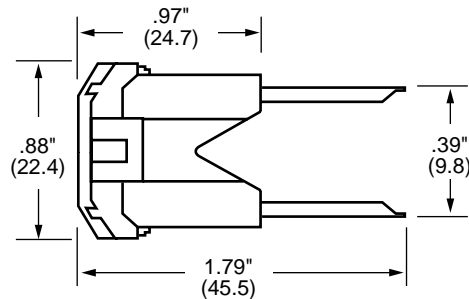

Fusible Links

Protecting Wiring Harnesses

FLF, FLM

Cat. Symbol	Type Connection	Amperes	Carton Data		Dimensions	Volume
			Qty.	Weight		
FLF	Female	20, 30, 40, 50, 60	10	.30 Lbs.	3" x 2" x 7 ³ / ₄ "	46.5 cu. in

Dimensions

Cat. Symbol	Type Connection	Amperes	Carton Data		Dimensions	Volume
			Qty.	Weight		
FLM	Male	30, 60, 80, 100, 120	10	.35 Lbs.	3" x 2" x 7 ³ / ₄ "	46.5 cu. in

The only controlled copy of this Data Sheet is the electronic read-only version located on the Bussmann Network Drive. All other copies of this Data Sheet are by definition uncontrolled. This bulletin is intended to clearly present comprehensive product data and provide technical information that will help the end user with design applications. Bussmann reserves the right, without notice, to change design or construction of any products and to discontinue or limit distribution of any products. Bussmann also reserves the right to change or update, without notice, any technical information contained in this bulletin. Once a product has been selected, it should be tested by the user in all possible applications.