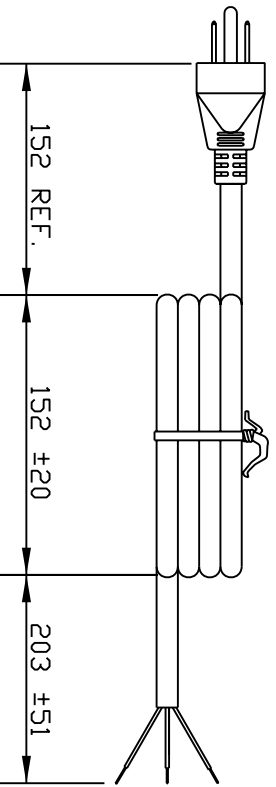

NOTES:

1) CORDAGE: 18/3, SVT, 60°C, BLACK, LEAD FREE, BRAID AND FOIL SHIELED.
2) APPROVALS:
3) RATING: 10 AMP/125 VOLTS
4) SHIELD CONNECTED TO GROUND PIN OF PLUG PRIOR TO MOLDING.
5) PACKAGING: 100 PIECES/CARTON
7) ALL DIMENSIONS IN MILLIMETERS UNLESS OTHERWISE NOTED.

REV	DESCRIPTION	DATE
1	C.U.D - NEW RELEASE	5/9/05
2	REDRAWN TO SHOW CHINESE MANUFACTURED CORD	12/7/07

SCALE:	ECD:	ITEM DESCRIPTION
NOT TO SCALE	N/A	CORDSET - NORTH AMERICAN SHIELDED POWER SUPPLY CORD (6'7")

TOLERANCE UNLESS OTHERWISE SPECIFIED	APPROVED	DRAWN BY	DATE:
.XXX ± .005 .XX ± .02 .X ± .03 FRACT. ± 1/32 ANGULAR ± 1/2°	STC	STC	5/12/05

SCALE:	ECD:	PART NO.
NOT TO SCALE	N/A	17650 10 C3

- ☒ Indianapolis, IN
- ☐ Conover, N.C.
- ☐ Freemont, CA
- ☐ Aguascalientes, MX
- ☐ Tijuana, Mexico
- ☐ Hermosillo, MX
- ☐ Clinton, AR
- ☐ Kanoto, Canada

MATERIAL:
PLUG: PVC, BLK, LEAD FREE
JACKET: PVC, BLK, LEAD FREE

FINISH:
JACKET: SMOOTH