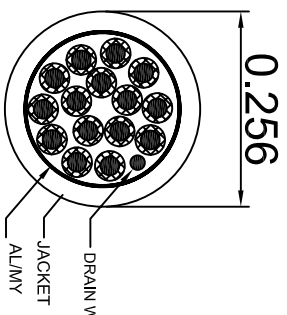

4-40thread(UNC)

4X THUMBSCREW

Amphenol Cables on Demand

2X 4-40 Hex Nut

D-SUB
15PIN Male

D-SUB
15PIN Female

LENGTH

Drain Wire Soldered

JACKET ALUMY

360° Copper Shield

Drain Wire Soldered

LENGTH & P/N Table

LENGTH	P/N	Cable Color
(18") ±.5FT ±.1 inch	CS-DSDHD15MF0-001.5	GREY
2.5FT ±.1 inch	CS-DSDHD15MF0-002.5	GREY
5FT ±.2 inch	CS-DSDHD15MF0-005	GREY
7.5FT ±.2 inch	CS-DSDHD15MF0-007.5	GREY
10FT ±.3 inch	CS-DSDHD15MF0-010	GREY
15FT ±.3 inch	CS-DSDHD15MF0-015	GREY
25FT ±.4 inch	CS-DSDHD15MF0-025	GREY

PIN OUT:

Male	Female	Color
PIN1	PIN1	Black
PIN2	PIN2	Brown
PIN3	PIN3	Red
PIN4	PIN4	Orange
PIN5	PIN5	Yellow
PIN6	PIN6	Green
PIN7	PIN7	Blue
PIN8	PIN8	Purple
PIN9	PIN9	Gray
PIN10	PIN10	White
PIN11	PIN11	Pink
PIN12	PIN12	Light Green
PIN13	PIN13	Black/White
PIN14	PIN14	Brown/White
PIN15	PIN15	Red/White
SHIELD	SHIELD	Drain Wire

UNLESS OTHERWISE SPECIFIED DIMENSIONS ARE IN INCHES TOLERANCES ARE:		EAK NO.		Amphenol Cables on Demand	
DECIMALS	±.XX	DRAWN	LF	DATE	9/APR/2014
ANGLES	±X°	CHECKED	BA	DATE	9/APR/2014
THIRD ANGLE PROJECTION	±.XXX	RESP ENG		SIZE	DWG. NO. CS-DSDHD15MF0-XXX
		MFG ENG		SCALE	