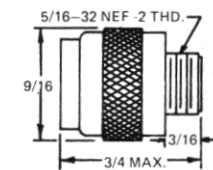

Incandescent Indicators

TWO TERMINALS— FULLY INSULATED

FOR MOUNTING IN 15/32" CLEARANCE HOLE

MEET OR EXCEED ENVIRONMENTAL AND OPERATIONAL REQUIREMENTS
OF MIL-L-6723 AND MIL-L-3661B.

T-1 3/4
MIDGET
FLANGE BASE
See lamp ratings
on page J.

360-8430-0371-502
LH73/1; LC11RT2
Flat Lens

Per MIL-L-3661B

QPL Listed

360 SERIES

Colored Legends

Colored legends on black or gray lenses: Legends can also be furnished in "negative" or "reverse" style, in which the legend is illuminated in white or other color while the background remains opaque black or gray. To obtain opaque black lens change the "03" in the part number to "57", and to "58" to obtain opaque gray lens.

Examples: 178-5871-500 (gray lens cap)
360-8430-5871-502 (complete assembly).

BASE PART NUMBERS

CAP PART NUMBERS	TYPE DESIG.	PART NUMBER	LENS CAP COLOR	COMPLETE ASSEMBLY PART NUMBERS
Flat—Non-Diffusing				
	LC11RN2	178-0331-500	Red	360-8430-0331-502
	LC11GN2	178-0332-500	Green	360-8430-0332-502
	LC11YN2	178-0333-500	Yellow (amber)	360-8430-0333-502
	LC11BN2	178-0334-500	Blue	360-8430-0334-502
	LC11CN2	178-0337-500	Clear (colorless)	360-8430-0337-502
Flat—Translucent				
	LC11RT2	178-0371-500	Red	360-8430-0371-502
	LC11GT2	178-0372-500	Green	360-8430-0372-502
	LC11YT2	178-0373-500	Yellow (amber)	360-8430-0373-502
	LC11BT2	178-0374-500	Blue	360-8430-0374-502
	LC11WT2	178-0375-500	White	360-8430-0375-502