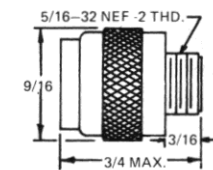

Incandescent Indicators

TWO TERMINALS— FULLY INSULATED

FOR MOUNTING IN 15/32" CLEARANCE HOLE

MEET OR EXCEED ENVIRONMENTAL AND OPERATIONAL REQUIREMENTS OF MIL-L-6723 AND MIL-L-3661B.

T-1 3/4
MIDGET
FLANGE BASE
See lamp ratings
on page J.

360-8430-0371-502
LH73/1; LC11RT2
Flat Lens

Per MIL-L-3661B

QPL Listed

360 SERIES

Colored Legends

Colored legends on black or gray lenses: Legends can also be furnished in "negative" or "reverse" style, in which the legend is illuminated in white or other color while the background remains opaque black or gray. To obtain opaque black lens change the "03" in the part number to "57", and to "58" to obtain opaque gray lens.

Examples: 178-5871-500 (gray lens cap)
360-8430-5871-502 (complete assembly).

BASE PART NUMBERS

(LH73/1) 359-8430-09-502

CAP PART NUMBERS	TYPE DESIG.	PART NUMBER	LENS CAP COLOR	COMPLETE ASSEMBLY PART NUMBERS
Flat—Non-Diffusing				
	LC11RN2	178-0331-500	Red	360-8430-0331-502
	LC11GN2	178-0332-500	Green	360-8430-0332-502
	LC11YN2	178-0333-500	Yellow (amber)	360-8430-0333-502
	LC11BN2	178-0334-500	Blue	360-8430-0334-502
	LC11CN2	178-0337-500	Clear (colorless)	360-8430-0337-502
Flat—Translucent				
	LC11RT2	178-0371-500	Red	360-8430-0371-502
	LC11GT2	178-0372-500	Green	360-8430-0372-502
	LC11YT2	178-0373-500	Yellow (amber)	360-8430-0373-502
	LC11BT2	178-0374-500	Blue	360-8430-0374-502
	LC11WT2	178-0375-500	White	360-8430-0375-502