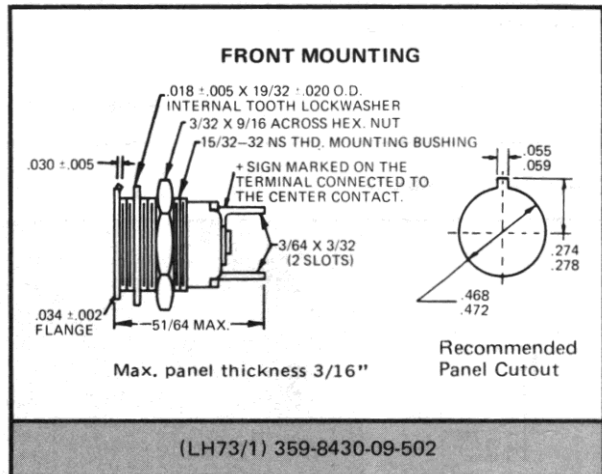

Incandescent Indicators

TWO TERMINALS— FULLY INSULATED

FOR MOUNTING IN 15/32" CLEARANCE HOLE

MEET OR EXCEED ENVIRONMENTAL AND OPERATIONAL REQUIREMENTS
OF MIL-L-6723 AND MIL-L-3661B.

T-1 3/4
MIDGET
FLANGE BASE
See lamp ratings
on page J.

MATERIALS AND FINISHES

- **Mounting Bushing:** Aluminum, black anodize finish.
- **Internal-tooth Lockwasher and Mounting Nut:** Steel, cadmium plated with yellow iridescent chromate finish.
- **Terminals:** Brass, hot tinned with elongated slot.

Feature

- **Anti-rotation (locked) construction:** Provides for secure locking of the socket terminal assembly in the mounting bushing and of the center terminal to the insulating disc. The notched mounting bushing receives the matched insulating disc to prevent the rotation of the mounting bushing.

Per MIL-L-3661B

QPL Listed

360 SERIES

Colored Legends

Colored legends on black or gray lenses: Legends can also be furnished in "negative" or "reverse" style, in which the legend is illuminated in white or other color while the background remains opaque black or gray. To obtain opaque black lens change the "03" in the part number to "57", and to "58" to obtain opaque gray lens.

Examples: 178-5871-500 (gray lens cap)
360-8430-5871-502 (complete assembly).

BASE PART NUMBERS

CAP PART NUMBERS	TYPE DESIG.	PART NUMBER	LENS CAP COLOR	COMPLETE ASSEMBLY PART NUMBERS
Flat—Non-Diffusing				
	LC11RN2	178-0331-500	Red	360-8430-0331-502
	LC11GN2	178-0332-500	Green	360-8430-0332-502
	LC11YN2	178-0333-500	Yellow (amber)	360-8430-0333-502
	LC11BN2	178-0334-500	Blue	360-8430-0334-502
	LC11CN2	178-0337-500	Clear (colorless)	360-8430-0337-502
Flat—Translucent				
	LC11RT2	178-0371-500	Red	360-8430-0371-502
	LC11GT2	178-0372-500	Green	360-8430-0372-502
	LC11YT2	178-0373-500	Yellow (amber)	360-8430-0373-502
	LC11BT2	178-0374-500	Blue	360-8430-0374-502
	LC11WT2	178-0375-500	White	360-8430-0375-502

For legends on flat faced lens, see page P

Part numbers shown in gray are normally in inventory at your Dialight Distributor.

Order complete with lamp to be assured of receiving the indicator light and correct lamp together for immediate use.