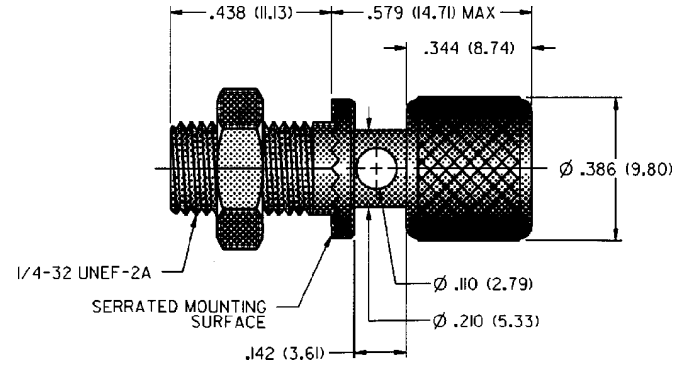

# Binding Post - Uninsulated With Knurled Thumb - Nut-Grounded Type

INCHES (MILLIMETERS)  
CUSTOMER DRAWINGS AVAILABLE UPON REQUEST

## SPECIFICATIONS

**Stud:** Brass per QQ-B-626D

**Finish:** Nickel

**Hardware:** Nickel plated nut (unassembled)

**Panel Thickness:** Up to .281 (7.15)

## RATINGS

**Current:** 15 amps

<b>NICKEL PLATING</b>
<b>PART NO.</b>
111-2223-001

**For Standard Banana Plug: .175 (4.44) Across Flats**

## FEATURES:

- Nickel plated stud with serrated mounting surface prevents turning
- Captive thumb nut .110 (2.79) diameter cross-hole accommodates up to 10 gauge wire