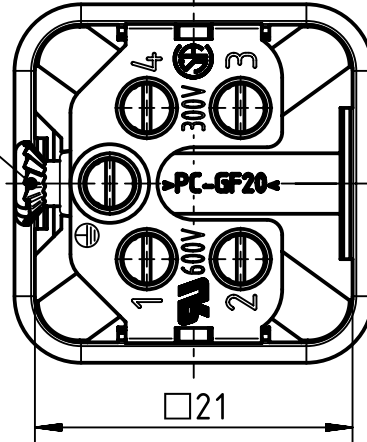

insert fixing screw M3x6
enclosed separately

	All Dimensions in mm Original Size DIN A4	Scale 2:1		Free size tol.		Ref.	
						Sub.	
	All rights reserved Department EL PD - DE	Created by	Inspected by	Standardisation	Date	State	
		VOLAR	PRIESTER	TIEMANNA	2015-11-09	Final Release	
HARTING Electric GmbH & Co. KG D-32339 Espelkamp		Title Han 4A-sti-s				Doc-Key / ECM-Nr. 100141668/UGD/005/A 500000095633	
		Type TB	Number 09 20 004 2611			Rev. A	Page 1/1