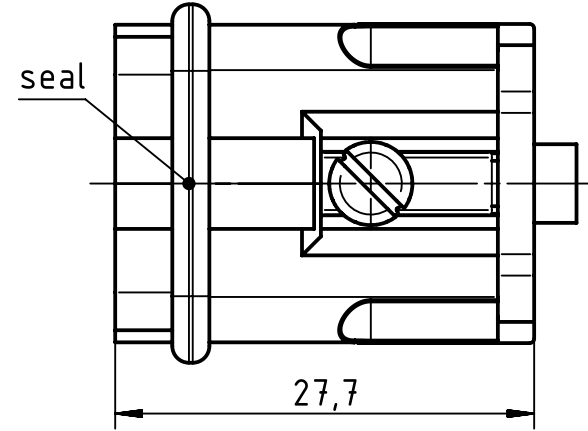

insert fixing screw M3x6
enclosed separately

	All Dimensions in mm Original Size DIN A4	Scale 2:1		Free size tol.		Ref.	
						Sub.	
	All rights reserved Department EL PD - DE	Created by	Inspected by	Standardisation	Date	State	
		VOLAR	PRIESTER	TIEMANNA	2015-11-09	Final Release	
HARTING Electric GmbH & Co. KG D-32339 Espelkamp		Title Han 4A-sti-s				Doc-Key / ECM-Nr. 100141668/UGD/005/A 500000095633	
		Type TB	Number 09 20 004 2611			Rev. A	Page 1/1