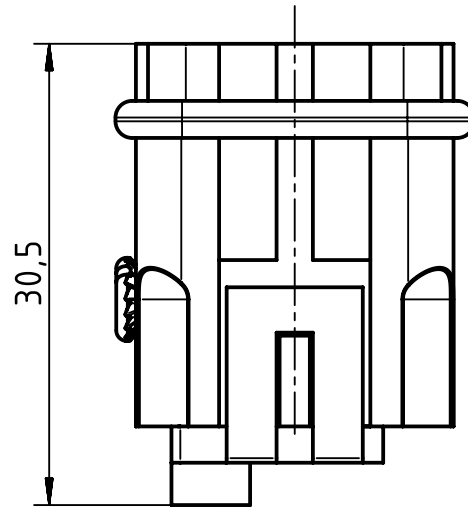

insert fixing screw M3x6
enclosed separately

	All Dimensions in mm Original Size DIN A4	Scale 2:1		Free size tol.		Ref.	
						Sub.	
	All rights reserved Department EL PD - DE	Created by	Inspected by	Standardisation	Date	State	
		VOLAR	PRIESTER	TIEMANNA	2015-11-09	Final Release	
HARTING Electric GmbH & Co. KG D-32339 Espelkamp		Title Han 4A-sti-s				Doc-Key / ECM-Nr. 100141668/UGD/005/A 500000095633	
		Type TB	Number 09 20 004 2611			Rev. A	Page 1/1