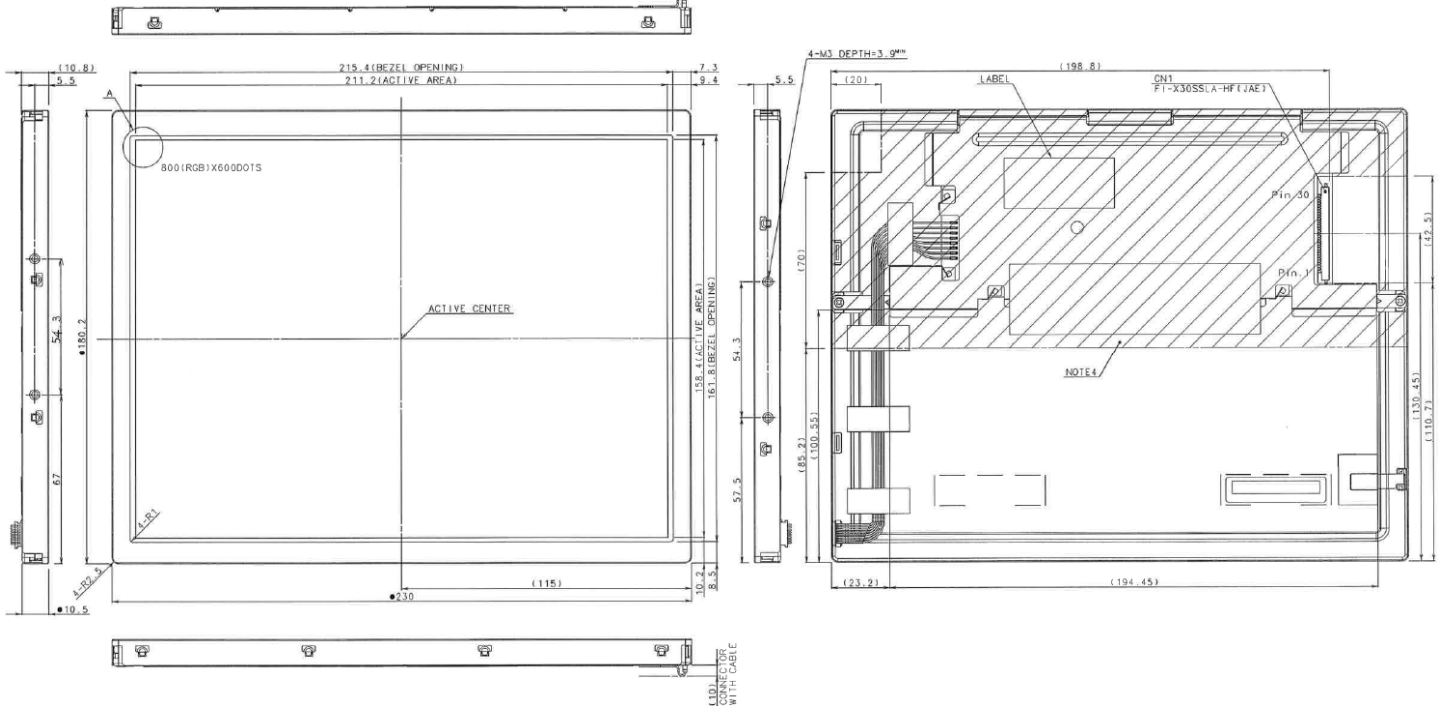

Ask us about the Value-Added Program
Let us attach your chosen touch screen, connector or provide you with custom cables to meet your needs

For more information, please call 734-416-8500 or visit our website at www.kyocera-display.com