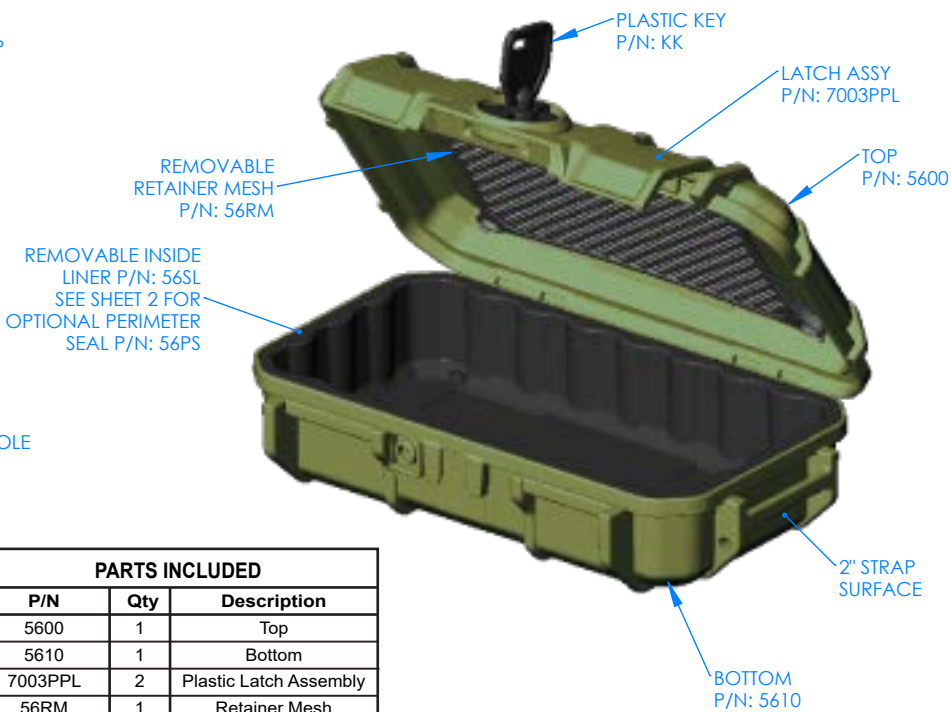

NOTES:

- 1) Material: Polycarbonate
- 2) Colors available: Black, orange, red, green, yellow and clear.
- 3) Maximum usable inside dimensions are: 8.00" X 4.00" X 2.13" (with Seal Liner)

PARTS INCLUDED		
P/N	Qty	Description
5600	1	Top
5610	1	Bottom
7003PPL	2	Plastic Latch Assembly
56RM	1	Retainer Mesh
56SL	1	Inside Seal Liner
KK	1	Plastic Key Set

56PS Perimeter Seal

SECTION C-C
SCALE 1 : 1.5