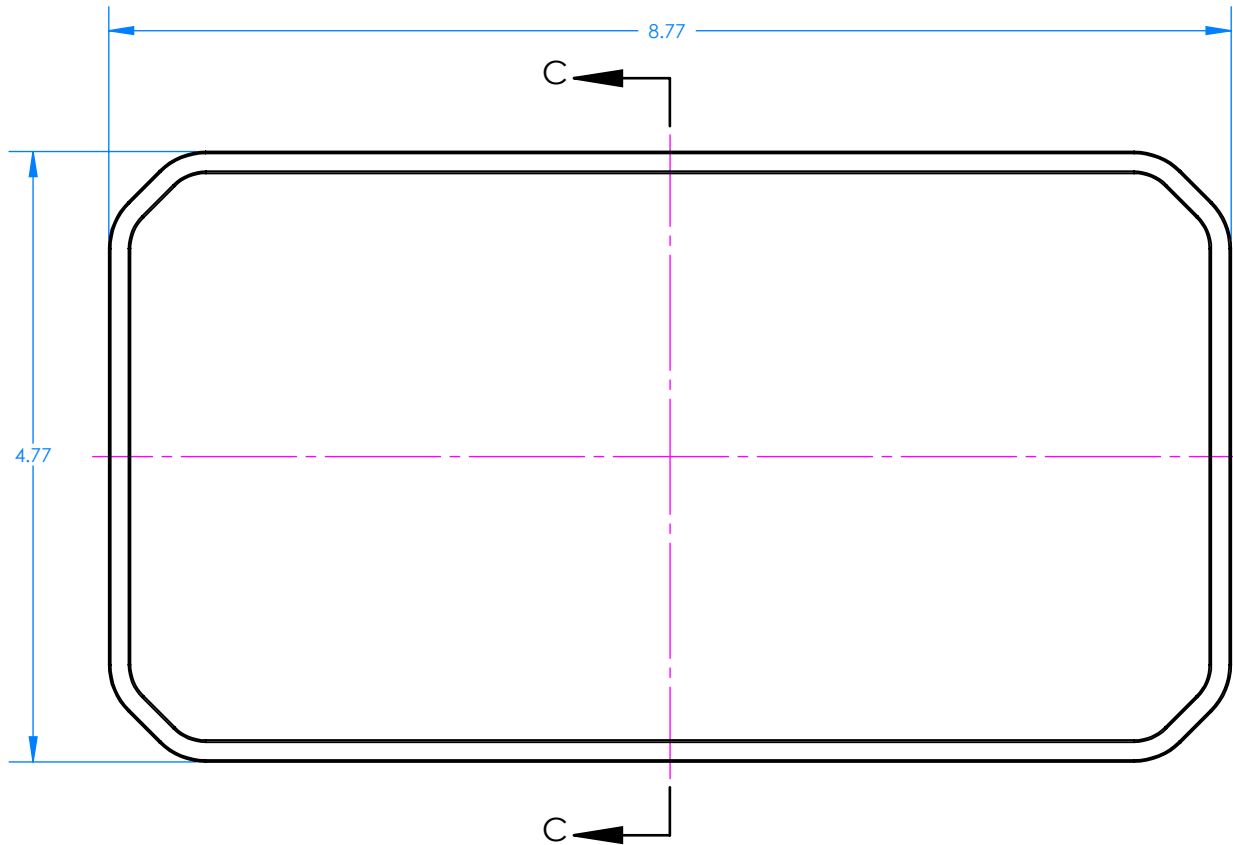

NOTES:

- 1) Material: Polycarbonate
- 2) Colors available: Black, orange, red, green, yellow and clear.
- 3) Maximum usable inside dimensions are: 8.00" X 4.00" X 2.13" (with Seal Liner)

PARTS INCLUDED		
P/N	Qty	Description
5600	1	Top
5610	1	Bottom
7003PPL	2	Plastic Latch Assembly
56RM	1	Retainer Mesh
56SL	1	Inside Seal Liner
KK	1	Plastic Key Set

56PS Perimeter Seal

SECTION C-C
SCALE 1 : 1.5