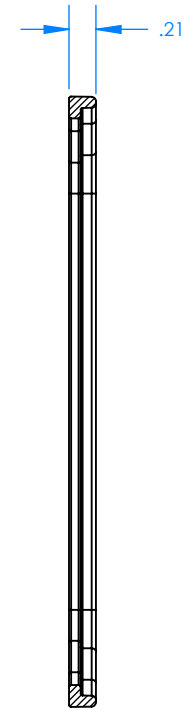

**NOTES:**

- 1) Material: Polycarbonate
- 2) Colors available: Black, orange, red, green, yellow and clear.
- 3) Maximum usable inside dimensions are: 8.00" X 4.00" X 2.13" (with Seal Liner)

PARTS INCLUDED		
P/N	Qty	Description
5600	1	Top
5610	1	Bottom
7003PPL	2	Plastic Latch Assembly
56RM	1	Retainer Mesh
56SL	1	Inside Seal Liner
KK	1	Plastic Key Set

# 56PS Perimeter Seal

SECTION C-C  
SCALE 1 : 1.5