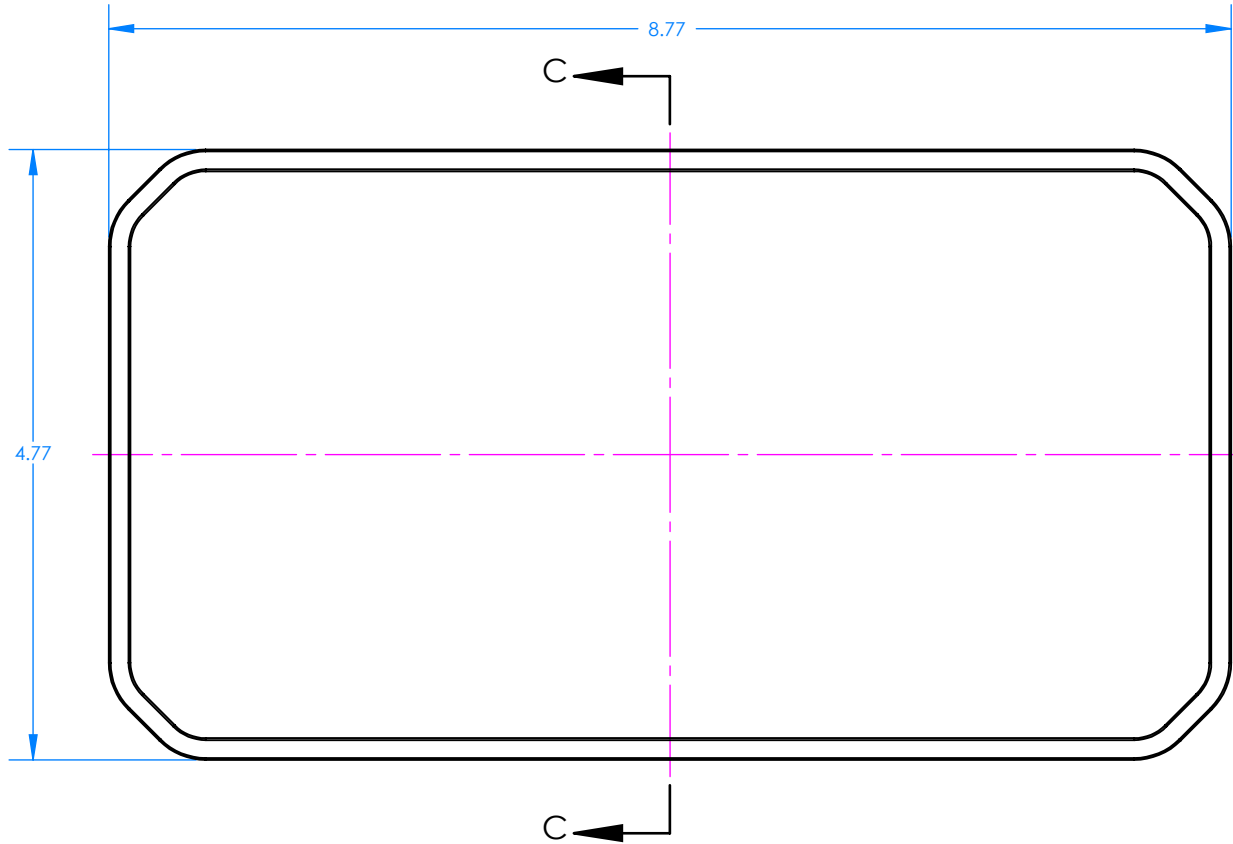

**NOTES:**

- 1) Material: Polycarbonate
- 2) Colors available: Black, orange, red, green, yellow and clear.
- 3) Maximum usable inside dimensions are: 8.00" X 4.00" X 2.13" (with Seal Liner)

PARTS INCLUDED		
P/N	Qty	Description
5600	1	Top
5610	1	Bottom
7003PPL	2	Plastic Latch Assembly
56RM	1	Retainer Mesh
56SL	1	Inside Seal Liner
KK	1	Plastic Key Set

# 56PS Perimeter Seal

SECTION C-C  
SCALE 1 : 1.5