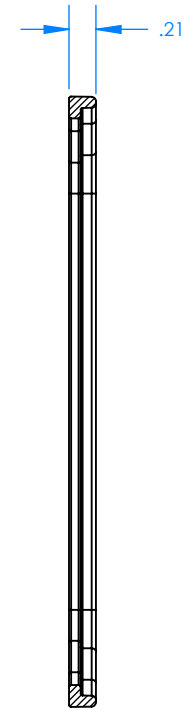

NOTES:

- 1) Material: Polycarbonate
- 2) Colors available: Black, orange, red, green, yellow and clear.
- 3) Maximum usable inside dimensions are: 8.00" X 4.00" X 2.13" (with Seal Liner)

PARTS INCLUDED		
P/N	Qty	Description
5600	1	Top
5610	1	Bottom
7003PPL	2	Plastic Latch Assembly
56RM	1	Retainer Mesh
56SL	1	Inside Seal Liner
KK	1	Plastic Key Set

56PS Perimeter Seal

SECTION C-C
SCALE 1 : 1.5