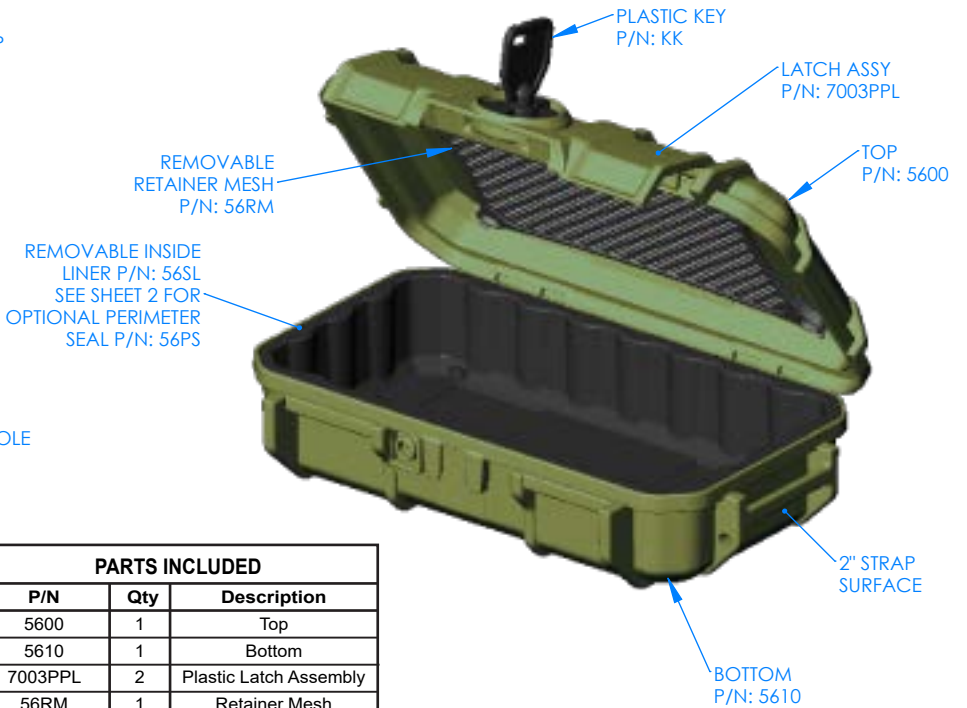

NOTES:

- 1) Material: Polycarbonate
- 2) Colors available: Black, orange, red, green, yellow and clear.
- 3) Maximum usable inside dimensions are: 8.00" X 4.00" X 2.13" (with Seal Liner)

PARTS INCLUDED		
P/N	Qty	Description
5600	1	Top
5610	1	Bottom
7003PPL	2	Plastic Latch Assembly
56RM	1	Retainer Mesh
56SL	1	Inside Seal Liner
KK	1	Plastic Key Set

56PS Perimeter Seal

SECTION C-C
SCALE 1 : 1.5