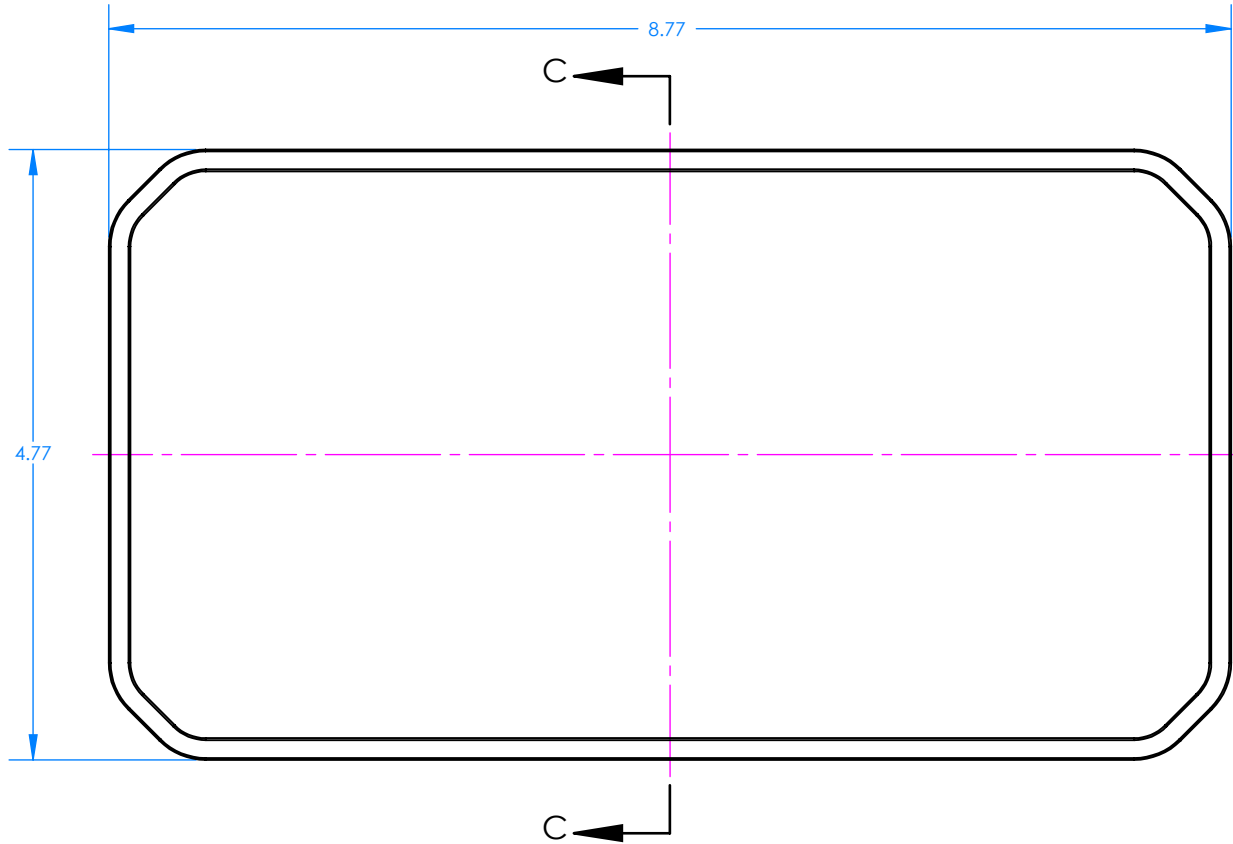

NOTES:

- 1) Material: Polycarbonate
- 2) Colors available: Black, orange, red, green, yellow and clear.
- 3) Maximum usable inside dimensions are: 8.00" X 4.00" X 2.13" (with Seal Liner)

PARTS INCLUDED		
P/N	Qty	Description
5600	1	Top
5610	1	Bottom
7003PPL	2	Plastic Latch Assembly
56RM	1	Retainer Mesh
56SL	1	Inside Seal Liner
KK	1	Plastic Key Set

56PS Perimeter Seal

SECTION C-C
SCALE 1 : 1.5