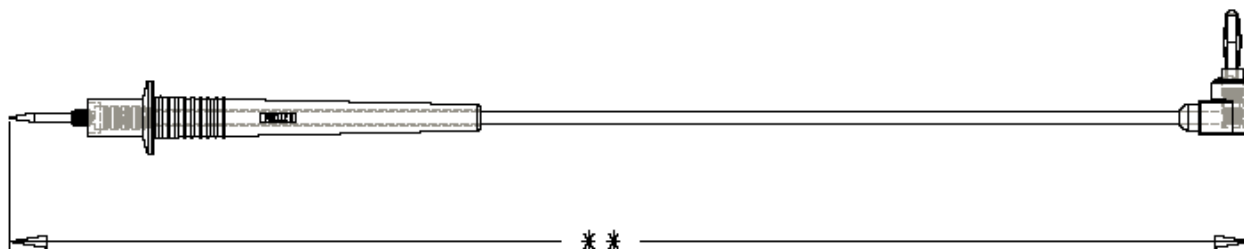

Part Number: BU-2741-D-48-*
Description: Multiple Feature Test Prod to Unshrouded Right Angle Banana Plug

2607

- **Multiple Feature Test Prod to Unshrouded Right Angle Banana**
- **Material: Needle: Stainless steel; Banana Plug: Nickel-plated brass; Housing: ABS; Hook-up wire: #18(65/36) AWG tinned copper with 90° C PVC insulation;**
- **** Length: 53.5 "(1.36m); Wire length: 48"(1.22 m)**
- *** Std Colors: -0 Black -2 Red**
- **Rating: 600V, 10 Amps**
- **RoHS Compliant**