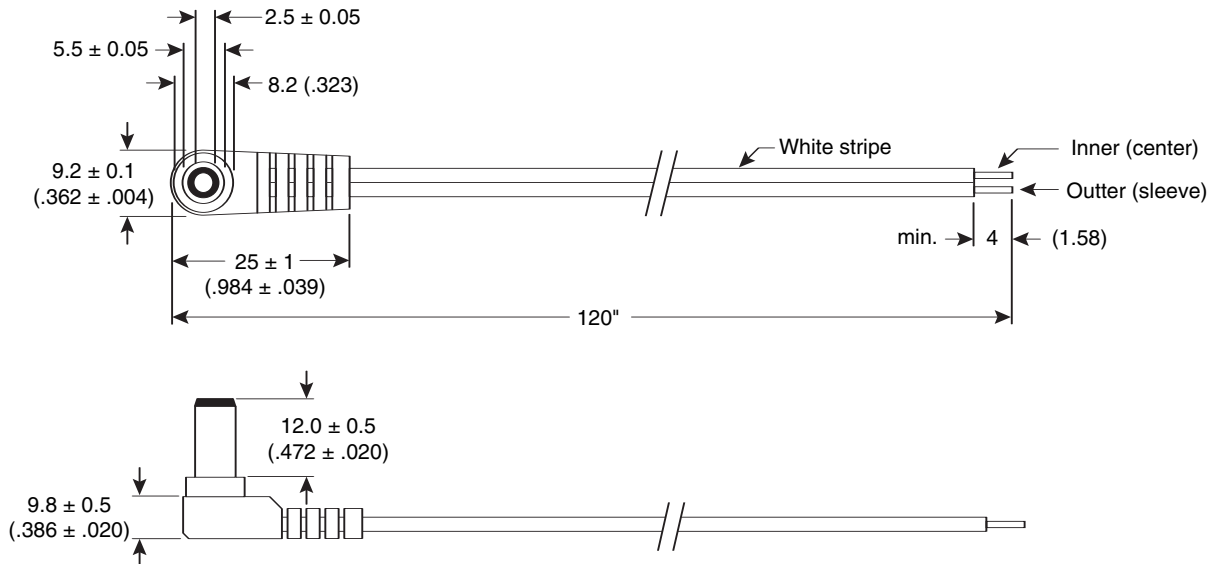

# DC Power Cord

172-1018

DC Power Cord

Dimensions: mm and (In.)

SPECIFICATIONS	
Temperature:	60°C
Voltage rating:	24 VDC
5.5 x 2.5 x 12 right angle DC plug to stripped and tinned	
24 AWG wire O.D. = 1836. 10' long black color	
Center to white stripe wire	
Sleeve to black wire	