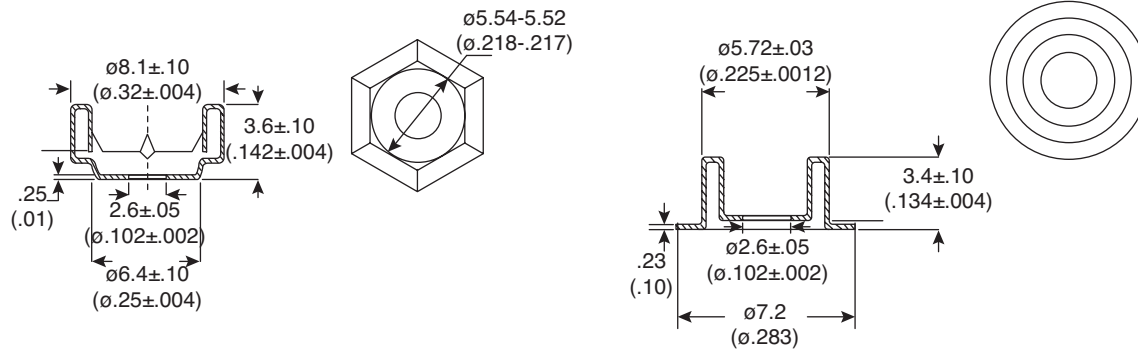

12BC269-GR
Female Snap

12BC261-GR
Male Snap

Dimensions: mm (in)

SPECIFICATIONS	
Type:	9V
Material:	Nickel plated brass
RoHS Compliant	

Note: 12BC269-GR has 6 Prongs.