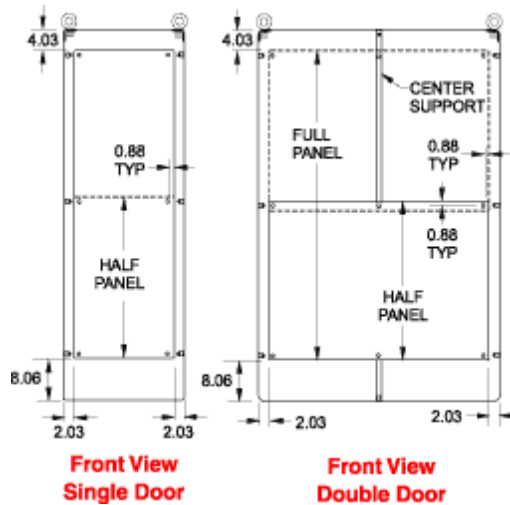

Quality Products. Service Excellence.

Inner Panels

1418FS and HN4FS Series Enclosures

- Formed from 10 gauge or 12 gauge steel.
- All double door width panels are 10 gauge steel.
- Width panels are available in full or half height.
- Depth panels are available in full height only.
- Depth and width panels are provided with all mounting hardware and center support where required.
- Half panel can be mounted in the top or bottom half of the enclosure.
- Finished in white.

Single Door Width Panels

Steel		Galv. Steel			
Part No.	Part No.	Description	Enclosure Size	Panel Size	
60TWF	60TWF	Full Panel	60 x 24	48.00 x 20	
60TWH	60TWH	Half Panel		24.87 x 20	
72WF	72WF	Full Panel	72 x 24	60.00 x 20	
72WH	72WH	Half Panel		30.87 x 20	
90YWF	90YWF	Full Panel	90 x 24	78.00 x 20	
90YWH	90YWH	Half Panel		39.87 x 20	
72XF	72XF	Full Panel	72 x 30	60.00 x 26	
72XH	72XH	Half Panel		30.87 x 26	
60TYF	60TYF	Full Panel	60 x 36	48.00 x 32	
60TYH	60TYH	Half Panel		24.87 x 32	
72YF	72YF	Full Panel	72 x 36	60.00 x 32	
72YH	72YH	Half Panel		30.87 x 32	
90YF	90YF	Full Panel	90 x 36	78.00 x 32	
90YH	90YH	Half Panel		39.87 x 32	

Double Door Width Panels

Steel		Galv. Steel	
-------	--	-------------	--

Steel Part No.	Galv. Steel Part No.	Description	Enclosure	Panel Size
60AWFW	60AWFWG	Full Panel	60 x 48	48.00 x 44
60AHW	60AHWG	Half Panel		24.88 x 44
72ZFW	72ZFWG	Full Panel	72 x 48	60.00 x 44
72ZHW	72ZHWG	Half Panel		30.88 x 44
72ZFW	72ZFWG	Full Panel	72 x 60	60.00 x 56
72ZHW	72ZHWG	Half Panel		30.88 x 56
72ZYFW	72ZYFWG	Full Panel	72 x 72	60.00 x 68
72ZYHW	72ZYHWG	Half Panel		30.88 x 68
90BFW	90BFWG	Full Panel	90 x 48	78.00 x 44
90BHW	90BHWG	Half Panel		39.88 x 44
90BYFW	90BYFWG	Full Panel	90 x 72	78.00 x 68
90BYHW	90BYHWG	Half Panel		39.88 x 68