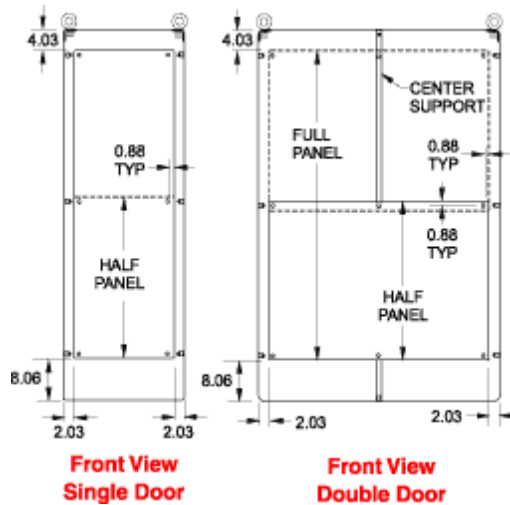

Quality Products. Service Excellence.

Inner Panels

1418FS and HN4FS Series Enclosures

- Formed from 10 gauge or 12 gauge steel.
- All double door width panels are 10 gauge steel.
- Width panels are available in full or half height.
- Depth panels are available in full height only.
- Depth and width panels are provided with all mounting hardware and center support where required.
- Half panel can be mounted in the top or bottom half of the enclosure.
- Finished in white.

Single Door Width Panels

| Steel | | Galv. Steel | | | |
|----------|----------|-------------|----------------|------------|--|
| Part No. | Part No. | Description | Enclosure Size | Panel Size | |
| 60TWF | 60TWF | Full Panel | 60 x 24 | 48.00 x 20 | |
| 60TWH | 60TWH | Half Panel | | 24.87 x 20 | |
| 72WF | 72WF | Full Panel | 72 x 24 | 60.00 x 20 | |
| 72WH | 72WH | Half Panel | | 30.87 x 20 | |
| 90YWF | 90YWF | Full Panel | 90 x 24 | 78.00 x 20 | |
| 90YWH | 90YWH | Half Panel | | 39.87 x 20 | |
| 72XF | 72XF | Full Panel | 72 x 30 | 60.00 x 26 | |
| 72XH | 72XH | Half Panel | | 30.87 x 26 | |
| 60TYF | 60TYF | Full Panel | 60 x 36 | 48.00 x 32 | |
| 60TYH | 60TYH | Half Panel | | 24.87 x 32 | |
| 72YF | 72YF | Full Panel | 72 x 36 | 60.00 x 32 | |
| 72YH | 72YH | Half Panel | | 30.87 x 32 | |
| 90YF | 90YF | Full Panel | 90 x 36 | 78.00 x 32 | |
| 90YH | 90YH | Half Panel | | 39.87 x 32 | |