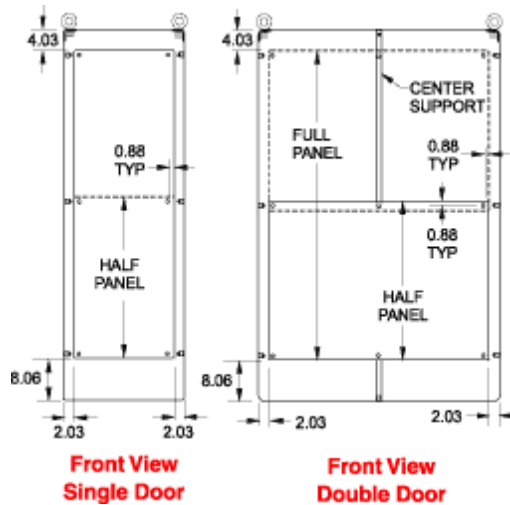

Quality Products. Service Excellence.

Inner Panels

1418FS and HN4FS Series Enclosures

- Formed from 10 gauge or 12 gauge steel.
- All double door width panels are 10 gauge steel.
- Width panels are available in full or half height.
- Depth panels are available in full height only.
- Depth and width panels are provided with all mounting hardware and center support where required.
- Half panel can be mounted in the top or bottom half of the enclosure.
- Finished in white.

Single Door Width Panels

Steel		Galv. Steel			
Part No.	Part No.	Description	Enclosure Size	Panel	
60TWF	60TWF	Full Panel	60 x 24	48.00 x 20	
60TWH	60TWH	Half Panel		24.87 x 20	
72WF	72WF	Full Panel	72 x 24	60.00 x 20	
72WH	72WH	Half Panel		30.87 x 20	
90YWF	90YWF	Full Panel	90 x 24	78.00 x 20	
90YWH	90YWH	Half Panel		39.87 x 20	
72XF	72XF	Full Panel	72 x 30	60.00 x 26	
72XH	72XH	Half Panel		30.87 x 26	
60TYF	60TYF	Full Panel	60 x 36	48.00 x 32	
60TYH	60TYH	Half Panel		24.87 x 32	
72YF	72YF	Full Panel	72 x 36	60.00 x 32	
72YH	72YH	Half Panel		30.87 x 32	
90YF	90YF	Full Panel	90 x 36	78.00 x 32	
90YH	90YH	Half Panel		39.87 x 32	

Double Door Width Panels

Steel		Galv. Steel	
-------	--	-------------	--

Steel Part No.	Galv. Steel Part No.	Description	Enclosure	Panel Size
60AWFW	60AWFWG	Full Panel	60 x 48	48.00 x 44
60AHW	60AHWG	Half Panel		24.88 x 44
72ZFW	72ZFWG	Full Panel	72 x 48	60.00 x 44
72ZHW	72ZHWG	Half Panel		30.88 x 44
72ZFW	72ZFWG	Full Panel	72 x 60	60.00 x 56
72ZHW	72ZHWG	Half Panel		30.88 x 56
72ZYFW	72ZYFWG	Full Panel	72 x 72	60.00 x 68
72ZYHW	72ZYHWG	Half Panel		30.88 x 68
90BFW	90BFWG	Full Panel	90 x 48	78.00 x 44
90BHW	90BHWG	Half Panel		39.88 x 44
90BYFW	90BYFWG	Full Panel	90 x 72	78.00 x 68
90BYHW	90BYHWG	Half Panel		39.88 x 68