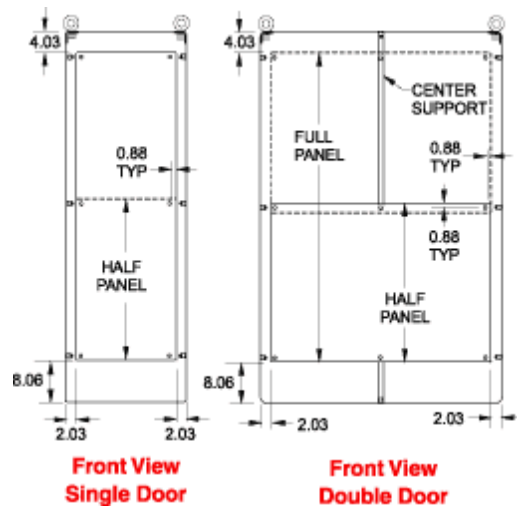

Quality Products. Service Excellence.

Inner Panels

1418FS and HN4FS Series Enclosures

- Formed from 10 gauge or 12 gauge steel.
- All double door width panels are 10 gauge steel.
- Width panels are available in full or half height.
- Depth panels are available in full height only.
- Depth and width panels are provided with all mounting hardware and center support where required.
- Half panel can be mounted in the top or bottom half of the enclosure.
- Finished in white.

Single Door Width Panels

Steel		Galv. Steel			
Part No.	Part No.	Description	Enclosure Size	Panel	
60TWF	60TWF	Full Panel	60 x 24	48.00 x 20	
60TWH	60TWH	Half Panel		24.87 x 20	
72WF	72WF	Full Panel	72 x 24	60.00 x 20	
72WH	72WH	Half Panel		30.87 x 20	
90YWF	90YWF	Full Panel	90 x 24	78.00 x 20	
90YWH	90YWH	Half Panel		39.87 x 20	
72XF	72XF	Full Panel	72 x 30	60.00 x 26	
72XH	72XH	Half Panel		30.87 x 26	
60TYF	60TYF	Full Panel	60 x 36	48.00 x 32	
60TYH	60TYH	Half Panel		24.87 x 32	
72YF	72YF	Full Panel	72 x 36	60.00 x 32	
72YH	72YH	Half Panel		30.87 x 32	
90YF	90YF	Full Panel	90 x 36	78.00 x 32	
90YH	90YH	Half Panel		39.87 x 32	

Double Door Width Panels

Steel		Galv. Steel	
-------	--	-------------	--

Steel Part No.	Galv. Steel Part No.	Description	Enclosure	Panel Size
60AWFW	60AWFWG	Full Panel	60 x 48	48.00 x 44
60AHW	60AHWG	Half Panel		24.88 x 44
72ZFW	72ZFWG	Full Panel	72 x 48	60.00 x 44
72ZHW	72ZHWG	Half Panel		30.88 x 44
72ZFW	72ZFWG	Full Panel	72 x 60	60.00 x 56
72ZHW	72ZHWG	Half Panel		30.88 x 56
72ZYFW	72ZYFWG	Full Panel	72 x 72	60.00 x 68
72ZYHW	72ZYHWG	Half Panel		30.88 x 68
90BFW	90BFWG	Full Panel	90 x 48	78.00 x 44
90BHW	90BHWG	Half Panel		39.88 x 44
90BYFW	90BYFWG	Full Panel	90 x 72	78.00 x 68
90BYHW	90BYHWG	Half Panel		39.88 x 68