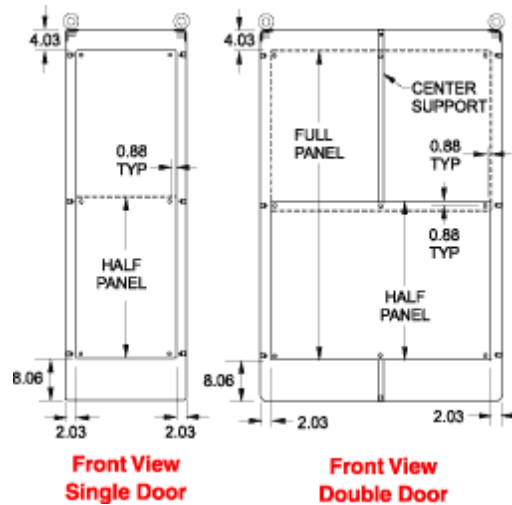

Quality Products. Service Excellence.

Inner Panels

1418FS and HN4FS Series Enclosures

- Formed from 10 gauge or 12 gauge steel.
- All double door width panels are 10 gauge steel.
- Width panels are available in full or half height.
- Depth panels are available in full height only.
- Depth and width panels are provided with all mounting hardware and center support where required.
- Half panel can be mounted in the top or bottom half of the enclosure.
- Finished in white.

Single Door Width Panels

Steel		Galv. Steel			
Part No.	Part No.	Description	Enclosure Size	Panel Size	
60TWF	60TWF	Full Panel	60 x 24	48.00 x 20	
60TWH	60TWH	Half Panel		24.87 x 20	
72WF	72WF	Full Panel	72 x 24	60.00 x 20	
72WH	72WH	Half Panel		30.87 x 20	
90YWF	90YWF	Full Panel	90 x 24	78.00 x 20	
90YWH	90YWH	Half Panel		39.87 x 20	
72XF	72XF	Full Panel	72 x 30	60.00 x 26	
72XH	72XH	Half Panel		30.87 x 26	
60TYF	60TYF	Full Panel	60 x 36	48.00 x 32	
60TYH	60TYH	Half Panel		24.87 x 32	
72YF	72YF	Full Panel	72 x 36	60.00 x 32	
72YH	72YH	Half Panel		30.87 x 32	
90YF	90YF	Full Panel	90 x 36	78.00 x 32	
90YH	90YH	Half Panel		39.87 x 32	

Double Door Width Panels

Steel		Galv. Steel	
-------	--	-------------	--

Steel Part No.	Galv. Steel Part No.	Description	Enclosure	Panel Size
60AWFW	60AWFWG	Full Panel	60 x 48	48.00 x 44
60AHW	60AHWG	Half Panel		24.88 x 44
72ZFW	72ZFWG	Full Panel	72 x 48	60.00 x 44
72ZHW	72ZHWG	Half Panel		30.88 x 44
72ZXF	72ZXFG	Full Panel	72 x 60	60.00 x 56
72ZXH	72ZXHG	Half Panel		30.88 x 56
72ZYF	72ZYFG	Full Panel	72 x 72	60.00 x 68
72ZYH	72ZYHG	Half Panel		30.88 x 68
90BFW	90BFWG	Full Panel	90 x 48	78.00 x 44
90BHW	90BHWG	Half Panel		39.88 x 44
90BYF	90BYFG	Full Panel	90 x 72	78.00 x 68
90BYH	90BYHG	Half Panel		39.88 x 68