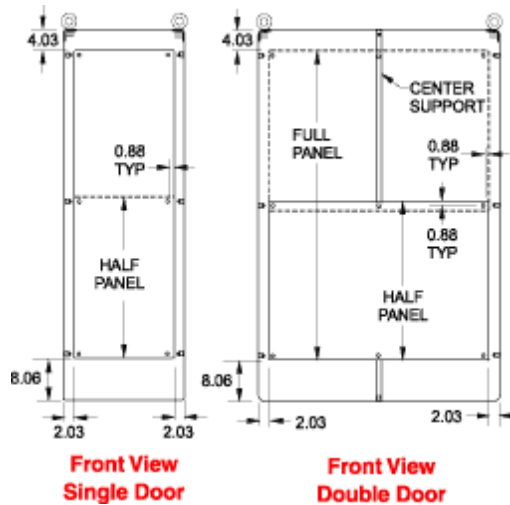

Quality Products. Service Excellence.

Inner Panels

1418FS and HN4FS Series Enclosures

- Formed from 10 gauge or 12 gauge steel.
- All double door width panels are 10 gauge steel.
- Width panels are available in full or half height.
- Depth panels are available in full height only.
- Depth and width panels are provided with all mounting hardware and center support where required.
- Half panel can be mounted in the top or bottom half of the enclosure.
- Finished in white.

Single Door Width Panels

Steel		Galv. Steel			
Part No.	Part No.	Description	Enclosure Size	Panel Size	
60TWFW	60TWFWG	Full Panel	60 x 24	48.00 x 20	
60TWHW	60TWHWG	Half Panel		24.87 x 20	
72WFW	72WFWG	Full Panel	72 x 24	60.00 x 20	
72WHW	72WHWG	Half Panel		30.87 x 20	
90YFW	90YFWG	Full Panel	90 x 24	78.00 x 20	
90YHW	90YHWG	Half Panel		39.87 x 20	
72XFW	72XFWG	Full Panel	72 x 30	60.00 x 26	
72XHW	72XHWG	Half Panel		30.87 x 26	
60TYFW	60TYFWG	Full Panel	60 x 36	48.00 x 32	
60TYHW	60TYHWG	Half Panel		24.87 x 32	
72YFW	72YFWG	Full Panel	72 x 36	60.00 x 32	
72YHW	72YHWG	Half Panel		30.87 x 32	
90YFW	90YFWG	Full Panel	90 x 36	78.00 x 32	
90YHW	90YHWG	Half Panel		39.87 x 32	

Double Door Width Panels

Steel		Galv. Steel	
-------	--	-------------	--

Steel Part No.	Galv. Steel Part No.	Description	Enclosure	Panel Size
60AWFW	60AWFWG	Full Panel	60 x 48	48.00 x 44
60AHW	60AHWG	Half Panel		24.88 x 44
72ZFW	72ZFWG	Full Panel	72 x 48	60.00 x 44
72ZHW	72ZHWG	Half Panel		30.88 x 44
72ZFW	72ZFWG	Full Panel	72 x 60	60.00 x 56
72ZHW	72ZHWG	Half Panel		30.88 x 56
72ZYFW	72ZYFWG	Full Panel	72 x 72	60.00 x 68
72ZYHW	72ZYHWG	Half Panel		30.88 x 68
90BFW	90BFWG	Full Panel	90 x 48	78.00 x 44
90BHW	90BHWG	Half Panel		39.88 x 44
90BYFW	90BYFWG	Full Panel	90 x 72	78.00 x 68
90BYHW	90BYHWG	Half Panel		39.88 x 68