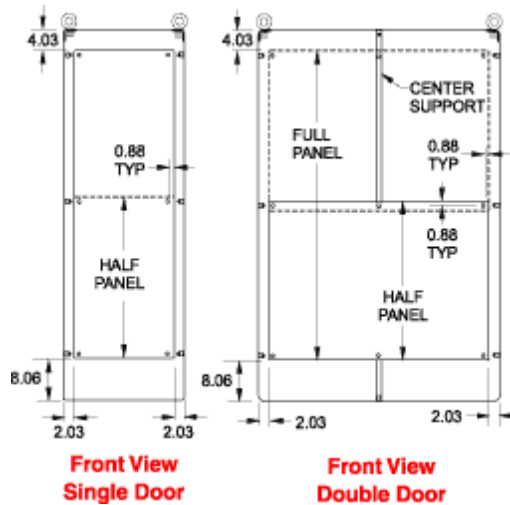

# Inner Panels

## 1418FS and HN4FS Series Enclosures

- Formed from 10 gauge or 12 gauge steel.
- All double door width panels are 10 gauge steel.
- Width panels are available in full or half height.
- Depth panels are available in full height only.
- Depth and width panels are provided with all mounting hardware and center support where required.
- Half panel can be mounted in the top or bottom half of the enclosure.
- Finished in white.

### Single Door Width Panels

Steel		Galv. Steel			
Part No.	Part No.	Description	Enclosure Size	Panel Size	
60TWFW	60TWFWG	Full Panel	60 x 24	48.00 x 20	
60TWHW	60TWHWG	Half Panel		24.87 x 20	
72WFW	72WFWG	Full Panel	72 x 24	60.00 x 20	
72WHW	72WHWG	Half Panel		30.87 x 20	
90YFW	90YFWG	Full Panel	90 x 24	78.00 x 20	
90YHW	90YHWG	Half Panel		39.87 x 20	
72XFW	72XFWG	Full Panel	72 x 30	60.00 x 26	
72XHW	72XHWG	Half Panel		30.87 x 26	
60TYFW	60TYFWG	Full Panel	60 x 36	48.00 x 32	
60TYHW	60TYHWG	Half Panel		24.87 x 32	
72YFW	72YFWG	Full Panel	72 x 36	60.00 x 32	
72YHW	72YHWG	Half Panel		30.87 x 32	
90YFW	90YFWG	Full Panel	90 x 36	78.00 x 32	
90YHW	90YHWG	Half Panel		39.87 x 32	

### Double Door Width Panels

Steel		Galv. Steel	
-------	--	-------------	--

Steel Part No.	Galv. Steel Part No.	Description	Enclosure	Panel Size
60AWFW	60AWFWG	Full Panel	60 x 48	48.00 x 44
60AHW	60AHWG	Half Panel		24.88 x 44
72ZFW	72ZFWG	Full Panel	72 x 48	60.00 x 44
72ZHW	72ZHWG	Half Panel		30.88 x 44
72ZFW	72ZFWG	Full Panel	72 x 60	60.00 x 56
72ZHW	72ZHWG	Half Panel		30.88 x 56
72ZYFW	72ZYFWG	Full Panel	72 x 72	60.00 x 68
72ZYHW	72ZYHWG	Half Panel		30.88 x 68
90BFW	90BFWG	Full Panel	90 x 48	78.00 x 44
90BHW	90BHWG	Half Panel		39.88 x 44
90BYFW	90BYFWG	Full Panel	90 x 72	78.00 x 68
90BYHW	90BYHWG	Half Panel		39.88 x 68