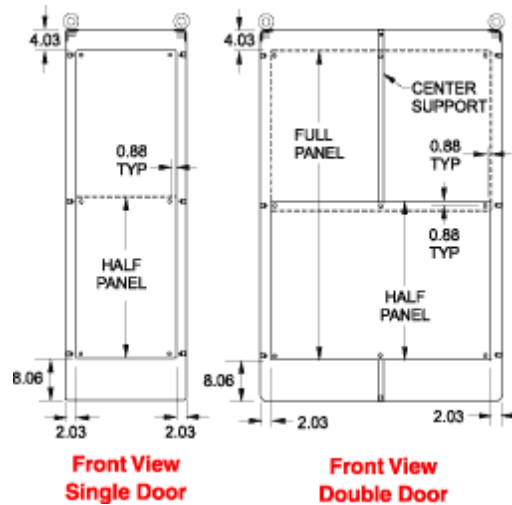

Quality Products. Service Excellence.

Inner Panels

1418FS and HN4FS Series Enclosures

- Formed from 10 gauge or 12 gauge steel.
- All double door width panels are 10 gauge steel.
- Width panels are available in full or half height.
- Depth panels are available in full height only.
- Depth and width panels are provided with all mounting hardware and center support where required.
- Half panel can be mounted in the top or bottom half of the enclosure.
- Finished in white.

Single Door Width Panels

Steel		Galv. Steel			
Part No.	Part No.	Description	Enclosure Size	Panel Size	
60TWF	60TWF	Full Panel	60 x 24	48.00 x 20	
60TWH	60TWH	Half Panel		24.87 x 20	
72WF	72WF	Full Panel	72 x 24	60.00 x 20	
72WH	72WH	Half Panel		30.87 x 20	
90YWF	90YWF	Full Panel	90 x 24	78.00 x 20	
90YWH	90YWH	Half Panel		39.87 x 20	
72XF	72XF	Full Panel	72 x 30	60.00 x 26	
72XH	72XH	Half Panel		30.87 x 26	
60TYF	60TYF	Full Panel	60 x 36	48.00 x 32	
60TYH	60TYH	Half Panel		24.87 x 32	
72YF	72YF	Full Panel	72 x 36	60.00 x 32	
72YH	72YH	Half Panel		30.87 x 32	
90YF	90YF	Full Panel	90 x 36	78.00 x 32	
90YH	90YH	Half Panel		39.87 x 32	

Double Door Width Panels

Steel		Galv. Steel	
-------	--	-------------	--

Steel Part No.	Galv. Steel Part No.	Description	Enclosure	Panel Size
60AWFW	60AWFWG	Full Panel	60 x 48	48.00 x 44
60AHW	60AHWG	Half Panel		24.88 x 44
72ZFW	72ZFWG	Full Panel	72 x 48	60.00 x 44
72ZHW	72ZHWG	Half Panel		30.88 x 44
72ZFW	72ZFWG	Full Panel	72 x 60	60.00 x 56
72ZHW	72ZHWG	Half Panel		30.88 x 56
72ZYFW	72ZYFWG	Full Panel	72 x 72	60.00 x 68
72ZYHW	72ZYHWG	Half Panel		30.88 x 68
90BFW	90BFWG	Full Panel	90 x 48	78.00 x 44
90BHW	90BHWG	Half Panel		39.88 x 44
90BYFW	90BYFWG	Full Panel	90 x 72	78.00 x 68
90BYHW	90BYHWG	Half Panel		39.88 x 68