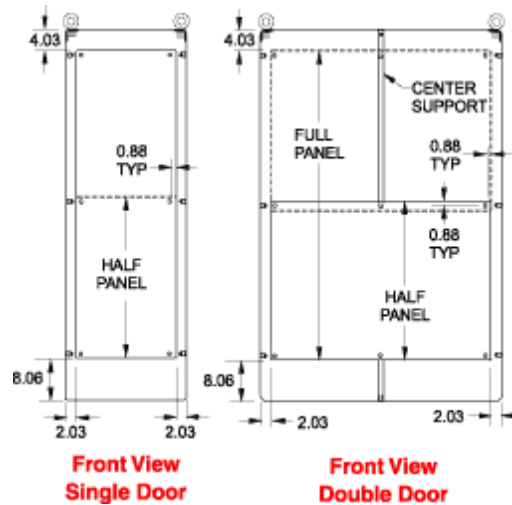

# Inner Panels

## 1418FS and HN4FS Series Enclosures

- Formed from 10 gauge or 12 gauge steel.
- All double door width panels are 10 gauge steel.
- Width panels are available in full or half height.
- Depth panels are available in full height only.
- Depth and width panels are provided with all mounting hardware and center support where required.
- Half panel can be mounted in the top or bottom half of the enclosure.
- Finished in white.

### Single Door Width Panels

Steel		Galv. Steel			
Part No.	Part No.	Description	Enclosure Size	Panel Size	
60TWF	60TWF	Full Panel	60 x 24	48.00 x 20	
60TWH	60TWH	Half Panel		24.87 x 20	
72WF	72WF	Full Panel	72 x 24	60.00 x 20	
72WH	72WH	Half Panel		30.87 x 20	
90YWF	90YWF	Full Panel	90 x 24	78.00 x 20	
90YWH	90YWH	Half Panel		39.87 x 20	
72XF	72XF	Full Panel	72 x 30	60.00 x 26	
72XH	72XH	Half Panel		30.87 x 26	
60TYF	60TYF	Full Panel	60 x 36	48.00 x 32	
60TYH	60TYH	Half Panel		24.87 x 32	
72YF	72YF	Full Panel	72 x 36	60.00 x 32	
72YH	72YH	Half Panel		30.87 x 32	
90YF	90YF	Full Panel	90 x 36	78.00 x 32	
90YH	90YH	Half Panel		39.87 x 32	

### Double Door Width Panels

Steel		Galv. Steel	
-------	--	-------------	--

Steel Part No.	Galv. Steel Part No.	Description	Enclosure	Panel Size
60AWFW	60AWFWG	Full Panel	60 x 48	48.00 x 44
60AHW	60AHWG	Half Panel		24.88 x 44
72ZFW	72ZFWG	Full Panel	72 x 48	60.00 x 44
72ZHW	72ZHWG	Half Panel		30.88 x 44
72ZXF	72ZXFG	Full Panel	72 x 60	60.00 x 56
72ZXH	72ZXHG	Half Panel		30.88 x 56
72ZYF	72ZYFG	Full Panel	72 x 72	60.00 x 68
72ZYH	72ZYHG	Half Panel		30.88 x 68
90BFW	90BFWG	Full Panel	90 x 48	78.00 x 44
90BHW	90BHWG	Half Panel		39.88 x 44
90BYF	90BYFG	Full Panel	90 x 72	78.00 x 68
90BYH	90BYHG	Half Panel		39.88 x 68