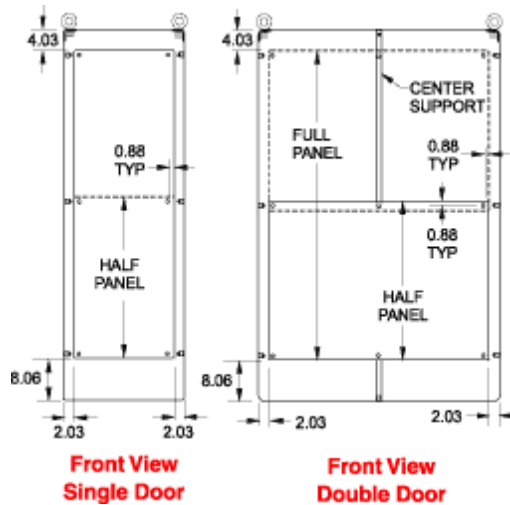

# Inner Panels

## 1418FS and HN4FS Series Enclosures

- Formed from 10 gauge or 12 gauge steel.
- All double door width panels are 10 gauge steel.
- Width panels are available in full or half height.
- Depth panels are available in full height only.
- Depth and width panels are provided with all mounting hardware and center support where required.
- Half panel can be mounted in the top or bottom half of the enclosure.
- Finished in white.

### Single Door Width Panels

Steel		Galv. Steel			
Part No.	Part No.	Description	Enclosure Size	Panel	
60TWF	60TWF	Full Panel	60 x 24	48.00 x 20	
60TWH	60TWH	Half Panel		24.87 x 20	
72WF	72WF	Full Panel	72 x 24	60.00 x 20	
72WH	72WH	Half Panel		30.87 x 20	
90YWF	90YWF	Full Panel	90 x 24	78.00 x 20	
90YWH	90YWH	Half Panel		39.87 x 20	
72XF	72XF	Full Panel	72 x 30	60.00 x 26	
72XH	72XH	Half Panel		30.87 x 26	
60TYF	60TYF	Full Panel	60 x 36	48.00 x 32	
60TYH	60TYH	Half Panel		24.87 x 32	
72YF	72YF	Full Panel	72 x 36	60.00 x 32	
72YH	72YH	Half Panel		30.87 x 32	
90YF	90YF	Full Panel	90 x 36	78.00 x 32	
90YH	90YH	Half Panel		39.87 x 32	

### Double Door Width Panels

Steel		Galv. Steel	
-------	--	-------------	--

Steel Part No.	Galv. Steel Part No.	Description	Enclosure	Panel Size
60AWFW	60AWFWG	Full Panel	60 x 48	48.00 x 44
60AHW	60AHWG	Half Panel		24.88 x 44
72ZFW	72ZFWG	Full Panel	72 x 48	60.00 x 44
72ZHW	72ZHWG	Half Panel		30.88 x 44
72ZXF	72ZXFG	Full Panel	72 x 60	60.00 x 56
72ZXH	72ZXHG	Half Panel		30.88 x 56
72ZYF	72ZYFG	Full Panel	72 x 72	60.00 x 68
72ZYH	72ZYHG	Half Panel		30.88 x 68
90BFW	90BFWG	Full Panel	90 x 48	78.00 x 44
90BHW	90BHWG	Half Panel		39.88 x 44
90BYF	90BYFG	Full Panel	90 x 72	78.00 x 68
90BYH	90BYHG	Half Panel		39.88 x 68