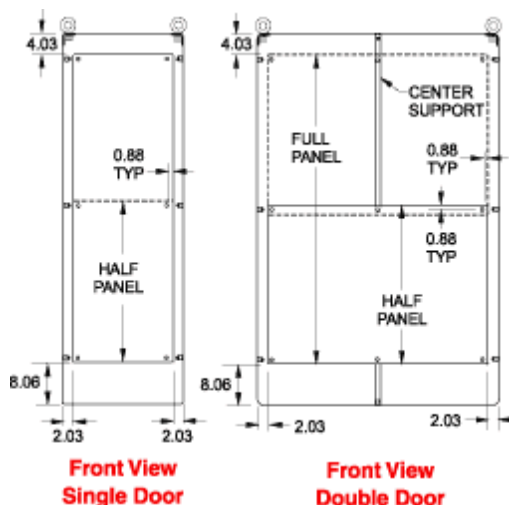

Quality Products. Service Excellence.

Inner Panels

1418FS and HN4FS Series Enclosures

- Formed from 10 gauge or 12 gauge steel.
- All double door width panels are 10 gauge steel.
- Width panels are available in full or half height.
- Depth panels are available in full height only.
- Depth and width panels are provided with all mounting hardware and center support where required.
- Half panel can be mounted in the top or bottom half of the enclosure.
- Finished in white.

Single Door Width Panels

Steel		Galv. Steel			
Part No.	Part No.	Description	Enclosure Size	Panel Size	
60TWFW	60TWFWG	Full Panel	60 x 24	48.00 x 20	
60TWHW	60TWHWG	Half Panel		24.87 x 20	
72WFW	72WFWG	Full Panel	72 x 24	60.00 x 20	
72WHW	72WHWG	Half Panel		30.87 x 20	
90YFW	90YFWG	Full Panel	90 x 24	78.00 x 20	
90YHW	90YHWG	Half Panel		39.87 x 20	
72XFW	72XFWG	Full Panel	72 x 30	60.00 x 26	
72XHW	72XHWG	Half Panel		30.87 x 26	
60TYFW	60TYFWG	Full Panel	60 x 36	48.00 x 32	
60TYHW	60TYHWG	Half Panel		24.87 x 32	
72YFW	72YFWG	Full Panel	72 x 36	60.00 x 32	
72YHW	72YHWG	Half Panel		30.87 x 32	
90YFW	90YFWG	Full Panel	90 x 36	78.00 x 32	
90YHW	90YHWG	Half Panel		39.87 x 32	

Double Door Width Panels

Steel		Galv. Steel	
-------	--	-------------	--

Steel Part No.	Galv. Steel Part No.	Description	Enclosure	Panel Size
60AWFW	60AWFWG	Full Panel	60 x 48	48.00 x 44
60AHW	60AHWG	Half Panel		24.88 x 44
72ZFW	72ZFWG	Full Panel	72 x 48	60.00 x 44
72ZHW	72ZHWG	Half Panel		30.88 x 44
72ZFW	72ZFWG	Full Panel	72 x 60	60.00 x 56
72ZHW	72ZHWG	Half Panel		30.88 x 56
72ZYFW	72ZYFWG	Full Panel	72 x 72	60.00 x 68
72ZYHW	72ZYHWG	Half Panel		30.88 x 68
90BFW	90BFWG	Full Panel	90 x 48	78.00 x 44
90BHW	90BHWG	Half Panel		39.88 x 44
90BYFW	90BYFWG	Full Panel	90 x 72	78.00 x 68
90BYHW	90BYHWG	Half Panel		39.88 x 68