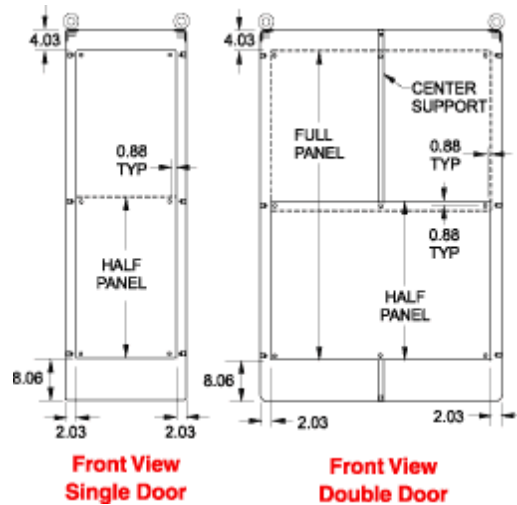

## Inner Panels

### 1418FS and HN4FS Series Enclosures

- Formed from 10 gauge or 12 gauge steel.
- All double door width panels are 10 gauge steel.
- Width panels are available in full or half height.
- Depth panels are available in full height only.
- Depth and width panels are provided with all mounting hardware and center support where required.
- Half panel can be mounted in the top or bottom half of the enclosure.
- Finished in white.

#### Single Door Width Panels

Steel		Galv. Steel			
Part No.	Part No.	Description	Enclosure Size	Panel	
60TWFW	60TWFWG	Full Panel	60 x 24	48.00 x 20	
60TWHW	60TWHWG	Half Panel		24.87 x 20	
72WFW	72WFWG	Full Panel	72 x 24	60.00 x 20	
72WHW	72WHWG	Half Panel		30.87 x 20	
90YFW	90YFWG	Full Panel	90 x 24	78.00 x 20	
90YHW	90YHWG	Half Panel		39.87 x 20	
72XFW	72XFWG	Full Panel	72 x 30	60.00 x 26	
72XHW	72XHWG	Half Panel		30.87 x 26	
60TYFW	60TYFWG	Full Panel	60 x 36	48.00 x 32	
60TYHW	60TYHWG	Half Panel		24.87 x 32	
72YFW	72YFWG	Full Panel	72 x 36	60.00 x 32	
72YHW	72YHWG	Half Panel		30.87 x 32	
90YFW	90YFWG	Full Panel	90 x 36	78.00 x 32	
90YHW	90YHWG	Half Panel		39.87 x 32	

#### Double Door Width Panels

Steel		Galv. Steel	
-------	--	-------------	--

Steel Part No.	Galv. Steel Part No.	Description	Enclosure	Panel Size
60AWFW	60AWFWG	Full Panel	60 x 48	48.00 x 44
60AHW	60AHWG	Half Panel		24.88 x 44
72ZFW	72ZFWG	Full Panel	72 x 48	60.00 x 44
72ZHW	72ZHWG	Half Panel		30.88 x 44
72ZXF	72ZXFG	Full Panel	72 x 60	60.00 x 56
72ZXH	72ZXHG	Half Panel		30.88 x 56
72ZYF	72ZYFG	Full Panel	72 x 72	60.00 x 68
72ZYH	72ZYHG	Half Panel		30.88 x 68
90BFW	90BFWG	Full Panel	90 x 48	78.00 x 44
90BHW	90BHWG	Half Panel		39.88 x 44
90BYF	90BYFG	Full Panel	90 x 72	78.00 x 68
90BYH	90BYHG	Half Panel		39.88 x 68