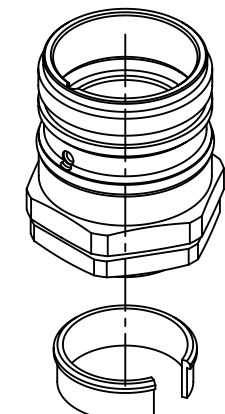

panel cut out

Plastic snap ring - Male

	All Dimensions in mm Original Size DIN A4		Scale 2:1	Free size tol.		Ref.
	All rights reserved Department EL PD - DE		Created by KLASSEN P	Inspected by RIEPE	Standardisation TIEMANNA	Date 2017-02-15
HARTING Electric GmbH & Co. KG D-32339 Espelkamp			Title Han M23 HBM front male M20x1,5			Doc-Key / ECM-Nr. 100704828/UGD/000/B 500000115544
			Type TB	Number 09 15 100 0363		Rev. B Page 1/1