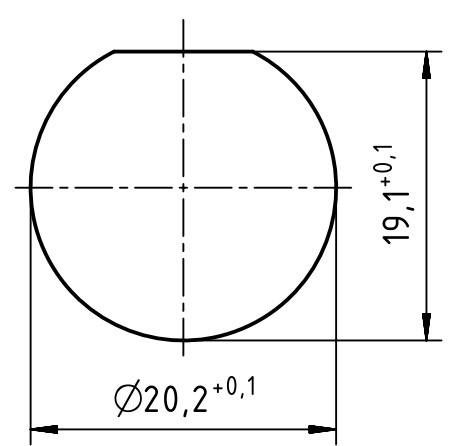

panel cut out

Plastic snap ring - Male

	All Dimensions in mm Original Size DIN A4		Scale 2:1	Free size tol.		Ref.
	All rights reserved Department EL PD - DE		Created by KLASSEN P	Inspected by RIEPE	Standardisation TIEMANNA	Date 2017-02-15
HARTING Electric GmbH & Co. KG D-32339 Espelkamp			Title Han M23 HBM front male M20x1,5			Doc-Key / ECM-Nr. 100704828/UGD/000/B 500000115544
			Type TB	Number 09 15 100 0363		Rev. B Page 1/1