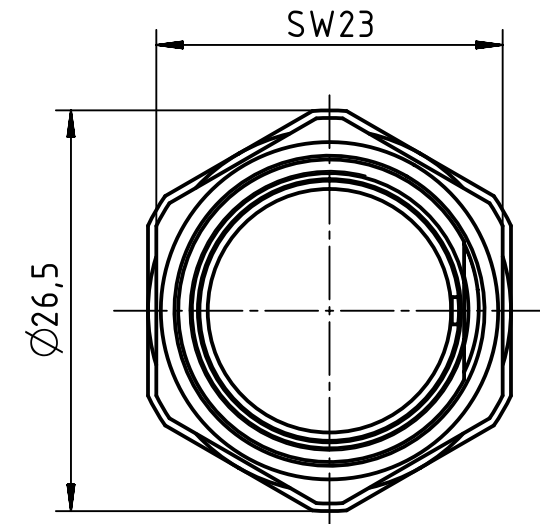

panel cut out

Plastic snap ring - Male

	All Dimensions in mm Original Size DIN A4		Scale 2:1	Free size tol.		Ref.
	All rights reserved Department EL PD - DE		Created by KLASSEN P	Inspected by RIEPE	Standardisation TIEMANNA	Date 2017-02-15
HARTING Electric GmbH & Co. KG D-32339 Espelkamp			Title Han M23 HBM front male M20x1,5			Doc-Key / ECM-Nr. 100704828/UGD/000/B 500000115544
			Type TB	Number 09 15 100 0363		Rev. B Page 1/1