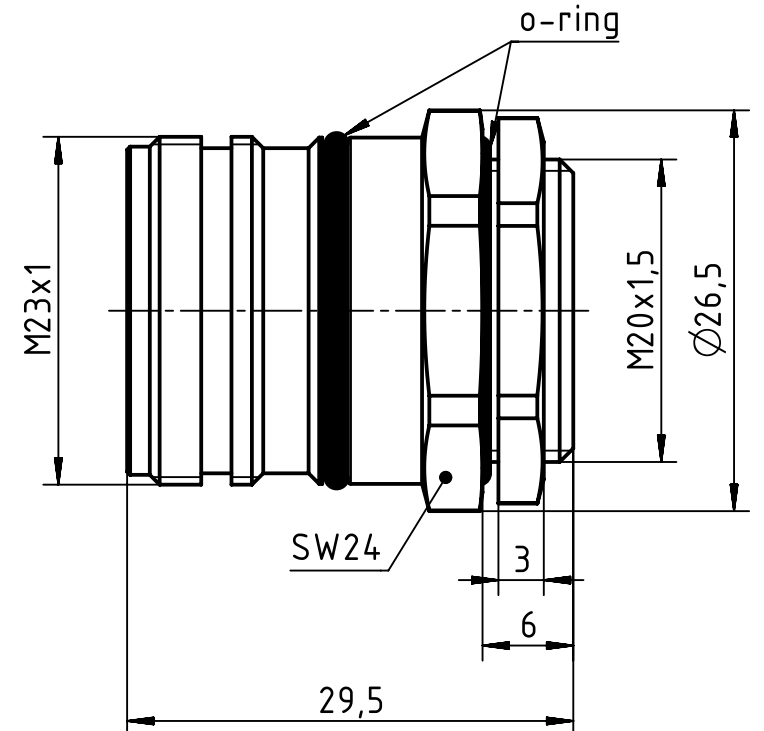

panel cut out

Plastic snap ring - Male

	All Dimensions in mm Original Size DIN A4		Scale 2:1	Free size tol.		Ref.
	All rights reserved Department EL PD - DE		Created by KLASSEN P	Inspected by RIEPE	Standardisation TIEMANNA	Date 2017-02-15
HARTING Electric GmbH & Co. KG D-32339 Espelkamp			Title Han M23 HBM front male M20x1,5			Doc-Key / ECM-Nr. 100704828/UGD/000/B 500000115544
			Type TB	Number 09 15 100 0363		Rev. B Page 1/1