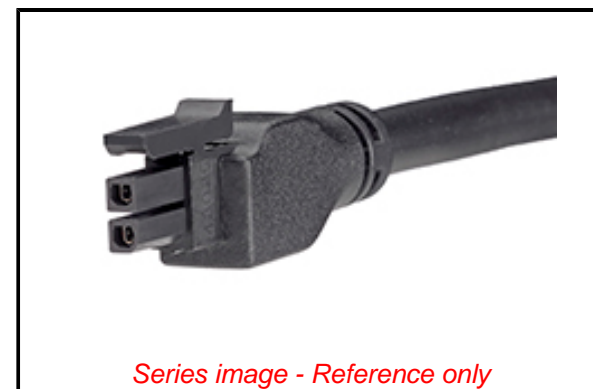

Documents:

[Drawing (PDF)](#) [RoHS Certificate of Compliance (PDF)](#)
[Packaging Specification 2014400107-PK (PDF)](#) [Product Literature (PDF)](#)

General

Product Family	Cable Assemblies
Series	245132
Application	Power, Wire-to-Board, Wire-to-Wire
Assembly Configuration	Dual Ended Connectors
Connector to Connector	Micro-Fit 3.0 Both Ends
Overmolded	Yes
Overview	Micro-Fit Connector System
Product Literature Order No	987651-4661
Product Name	Micro-Fit 3.0
Type	Overmolded Assembly
UPC	889056853866

Physical

Cable Length	0.50m
Circuits (Loaded)	2
Color - Resin	Black
Gender	Female-Female
Lock to Mating Part	Yes
Material - Metal	Phosphor Bronze
Material - Plating Mating	Tin
Material - Plating Termination	Tin
Material - Resin	Nylon
Net Weight	35.695/g
Number of Rows	2
Packaging Type	Bag
Pitch - Mating Interface	3.00mm
Plating min - Mating	1.016µm
Plating min - Termination	1.016µm
Single Ended	No
Termination Interface: Style	Crimp or Compression
Wire Insulation Diameter	5.50mm
Wire Size AWG	20
Wire/Cable Type	UL 2464

Electrical

Current - Maximum per Contact	5.5A
Voltage - Maximum	300V AC

Material Info

Reference - Drawing Numbers

Packaging Specification	2014400107-PK
Sales Drawing	2014400085-000

Series image - Reference only

EU ELV

Not Relevant

EU RoHS

Compliant

REACH SVHC

Not Contained Per - ED/71/2019 (16 July 2019)

Halogen-Free

Status

Not Low-Halogen

For more information, please visit [Contact US](#)

China ROHS

ELV

RoHS Phthalates

China RoHS

Green Image

Not Relevant

Not Contained

Search Parts in this Series

[245132](#) Series

Mates With

Micro-Fit 3.0 Plug Housings [43020](#)

Micro-Fit 3.0 Headers [43045](#)