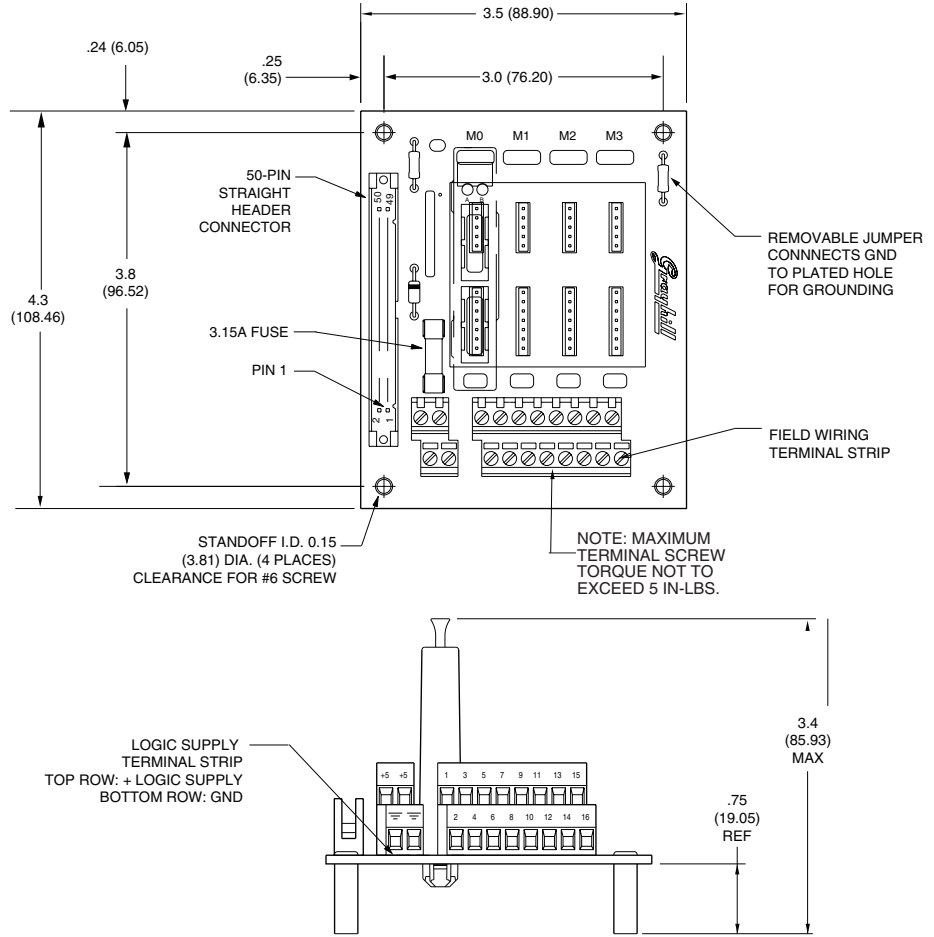

### 8 CHANNEL RACK: Miniature

**Part No. 70MRCK8**

Dimensions are shown in inches (and millimeters).  
All tolerances are  $\pm 0.010$  (0,25) unless otherwise specified.

### 8 CHANNEL RACK: G5

**Part No. 70GRCK8**

Dimensions are shown in inches (and millimeters).  
All tolerances are  $\pm 0.010$  (0,25) unless otherwise specified.

### 8 CHANNEL RACK: OpenLine® System 50

**Part No. 70LRCK8**  
 Dimensions are shown in inches  
 (and millimeters).  
 All tolerances are  $\pm 0.010$  (0,25)  
 unless otherwise specified.

### SCHEMATIC: Part Nos. 70RCK8, 70MRCK8

**SCHEMATIC: Part No. 70GRCK8**

**SCHEMATIC: Part No. 70LRCK8**

**ORDERING INFORMATION** (modules ordered separately)

Part Number	I/O	Description	UL	CSA	Style
70RCK8	8	Card edge	X	X	Standard
70RCK8-HL	8	50-pin header with ejector levers	X	X	Standard
70MRCK8-EC	8	Card edge	X	X	Mini
70MRCK8-HL	8	50-pin header with ejector levers	X	X	Mini
70GRCK8-HL	8	50-pin header with ejector levers	X	X	G5
70LRCK8-HL	8	50-pin header with ejector levers	Pend	Pend	OpenLine®
70LRCK8-DIN	8	50-pin header with DIN rail mount	Pend	Pend	OpenLine®