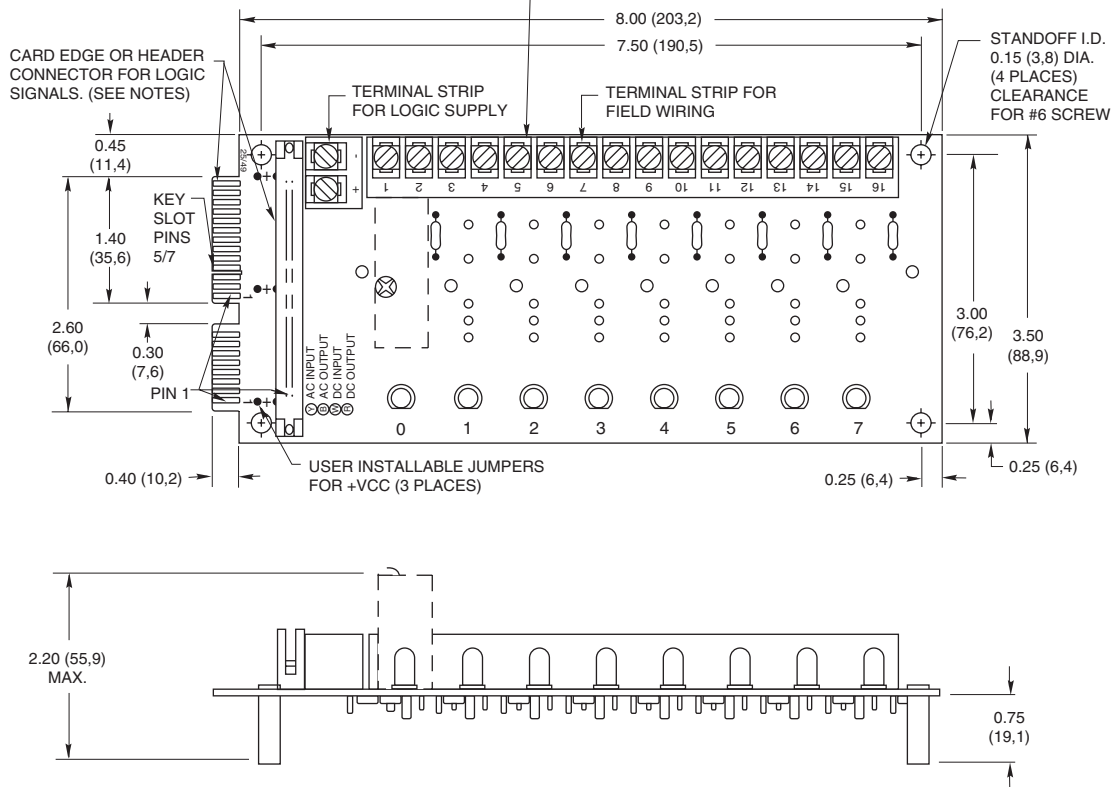

### FEATURES

- For use with System 50 Style Controllers
- Available for Standard Miniature and OpenLine® Modules
- Panel and DIN Rail Mount Versions
- UL, CSA Certified

#### Part No. 70RCK8

Dimensions are shown in inches (and millimeters).  
All tolerances are  $\pm 0.010$  (0,25) unless otherwise specified.

NOTE: MAXIMUM TERMINAL SCREW TORQUE NOT TO EXCEED 5 IN-LBS.

System 50

### 8 CHANNEL RACK: DIN Rail Mount

**Part No. 70LRCK8-DIN**

Dimensions are shown in inches (and millimeters).  
 All tolerances are  $\pm 0.010$  (0,25) unless otherwise specified.

LOGIC SUPPLY TERMINAL STRIP  
 TOP ROW: + LOGIC SUPPLY  
 BOTTOM ROW: GND

### 8 CHANNEL RACK: OpenLine® System 50

**Part No. 70LRCK8**  
 Dimensions are shown in inches  
 (and millimeters).  
 All tolerances are  $\pm 0.010$  (0,25)  
 unless otherwise specified.