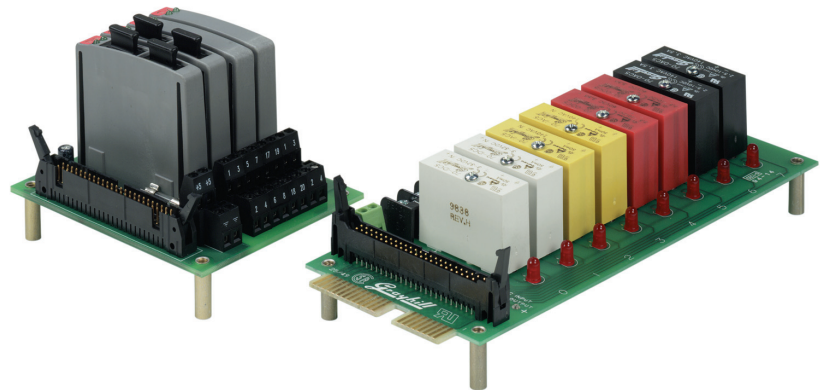

## 8 Channel

### FEATURES

- For use with System 50 Style Controllers
- Available for Standard Miniature and OpenLine® Modules
- Panel and DIN Rail Mount Versions
- UL, CSA Certified

### 8 CHANNEL RACK: Standard

### 8 CHANNEL RACK: DIN Rail Mount

**Part No. 70LRCK8-DIN**

Dimensions are shown in inches (and millimeters).  
 All tolerances are  $\pm 0.010$  (0,25) unless otherwise specified.

LOGIC SUPPLY TERMINAL STRIP  
 TOP ROW: + LOGIC SUPPLY  
 BOTTOM ROW: GND