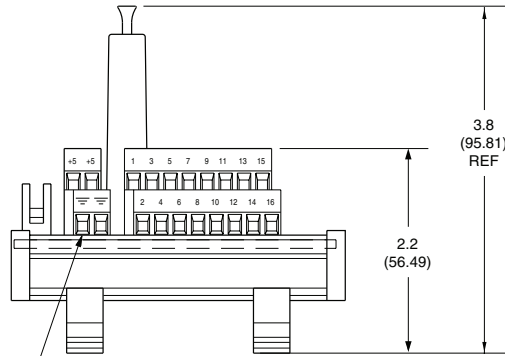

#### Part No. 70RCK8

Dimensions are shown in inches (and millimeters).  
All tolerances are  $\pm 0.010$  (0,25) unless otherwise specified.

NOTE: MAXIMUM TERMINAL SCREW TORQUE NOT TO EXCEED 5 IN-LBS.

System 50

### 8 CHANNEL RACK: DIN Rail Mount

**Part No. 70LRCK8-DIN**

Dimensions are shown in inches (and millimeters).  
 All tolerances are  $\pm 0.010$  (0,25) unless otherwise specified.

LOGIC SUPPLY TERMINAL STRIP  
 TOP ROW: + LOGIC SUPPLY  
 BOTTOM ROW: GND

### 8 CHANNEL RACK: Miniature

**Part No. 70MRCK8**

Dimensions are shown in inches (and millimeters).  
All tolerances are  $\pm 0.010$  (0,25) unless otherwise specified.