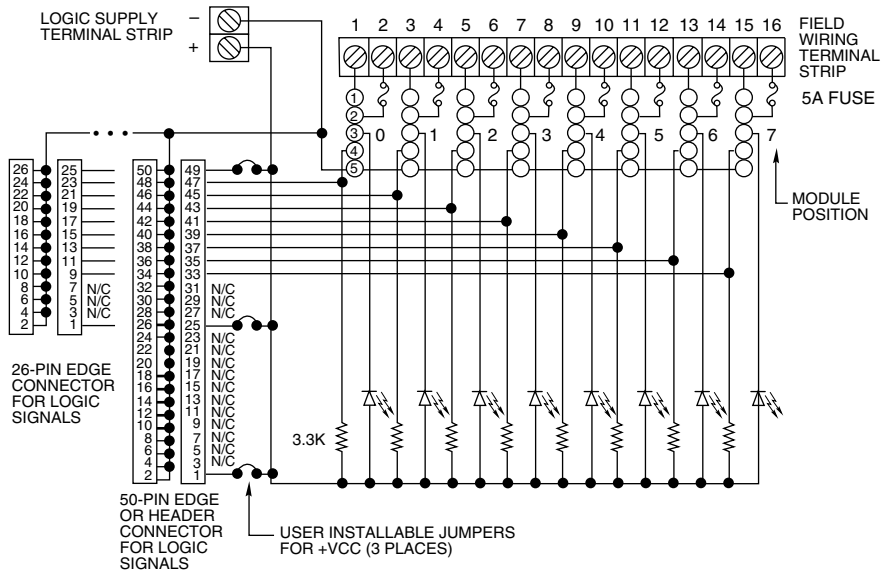

### 8 CHANNEL RACK: G5

**Part No. 70GRCK8**

Dimensions are shown in inches (and millimeters).  
All tolerances are  $\pm 0.010$  (0,25) unless otherwise specified.

### 8 CHANNEL RACK: OpenLine® System 50

**Part No. 70LRCK8**  
 Dimensions are shown in inches  
 (and millimeters).  
 All tolerances are  $\pm 0.010$  (0,25)  
 unless otherwise specified.

### SCHEMATIC: Part Nos. 70RCK8, 70MRCK8

**SCHEMATIC: Part No. 70GRCK8**

**SCHEMATIC: Part No. 70LRCK8**

**ORDERING INFORMATION** (modules ordered separately)

Part Number	I/O	Description	UL	CSA	Style
70RCK8	8	Card edge	X	X	Standard
70RCK8-HL	8	50-pin header with ejector levers	X	X	Standard
70MRCK8-EC	8	Card edge	X	X	Mini
70MRCK8-HL	8	50-pin header with ejector levers	X	X	Mini
70GRCK8-HL	8	50-pin header with ejector levers	X	X	G5
70LRCK8-HL	8	50-pin header with ejector levers	Pend	Pend	OpenLine®
70LRCK8-DIN	8	50-pin header with DIN rail mount	Pend	Pend	OpenLine®