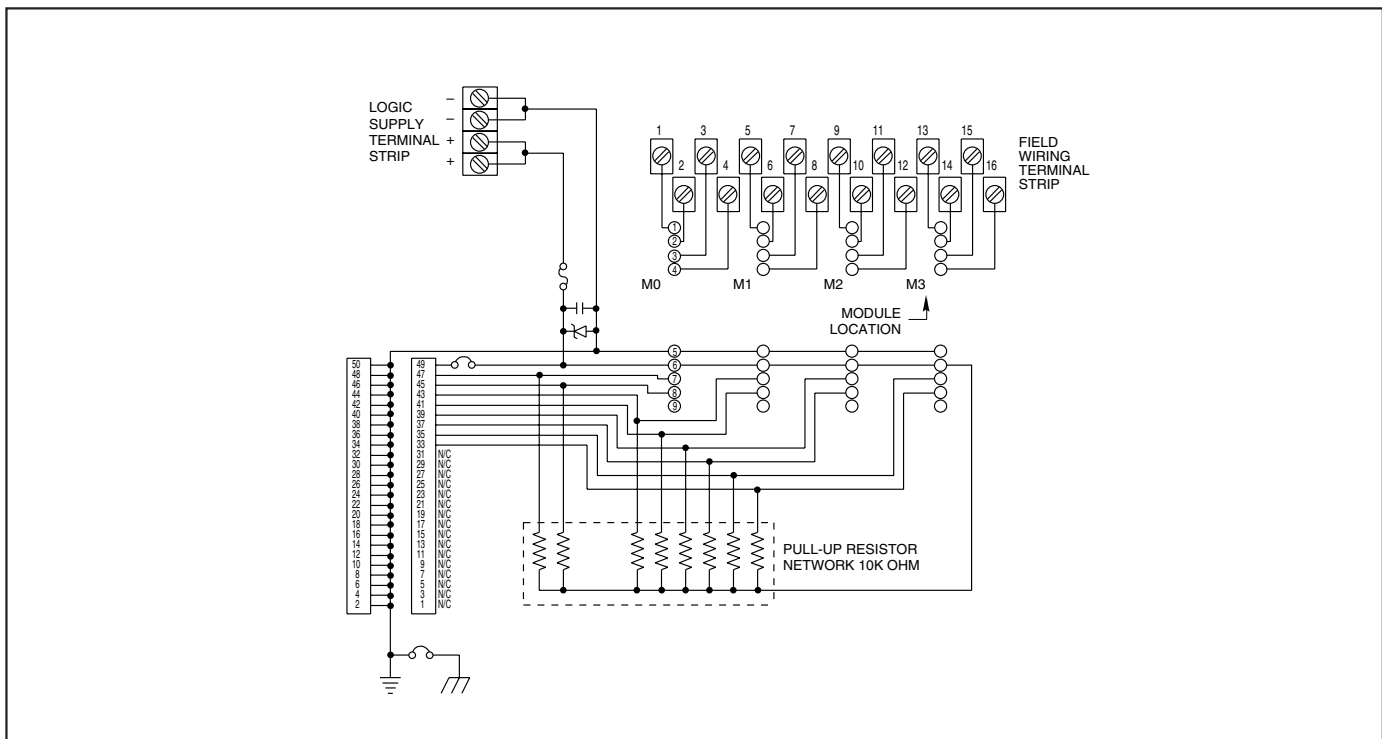

### 8 CHANNEL RACK: OpenLine® System 50

**Part No. 70LRCK8**  
 Dimensions are shown in inches  
 (and millimeters).  
 All tolerances are  $\pm 0.010$  (0,25)  
 unless otherwise specified.

### SCHEMATIC: Part Nos. 70RCK8, 70MRCK8

**SCHEMATIC: Part No. 70GRCK8**

**SCHEMATIC: Part No. 70LRCK8**

**ORDERING INFORMATION** (modules ordered separately)

Part Number	I/O	Description	UL	CSA	Style
70RCK8	8	Card edge	X	X	Standard
70RCK8-HL	8	50-pin header with ejector levers	X	X	Standard
70MRCK8-EC	8	Card edge	X	X	Mini
70MRCK8-HL	8	50-pin header with ejector levers	X	X	Mini
70GRCK8-HL	8	50-pin header with ejector levers	X	X	G5
70LRCK8-HL	8	50-pin header with ejector levers	Pend	Pend	OpenLine®
70LRCK8-DIN	8	50-pin header with DIN rail mount	Pend	Pend	OpenLine®