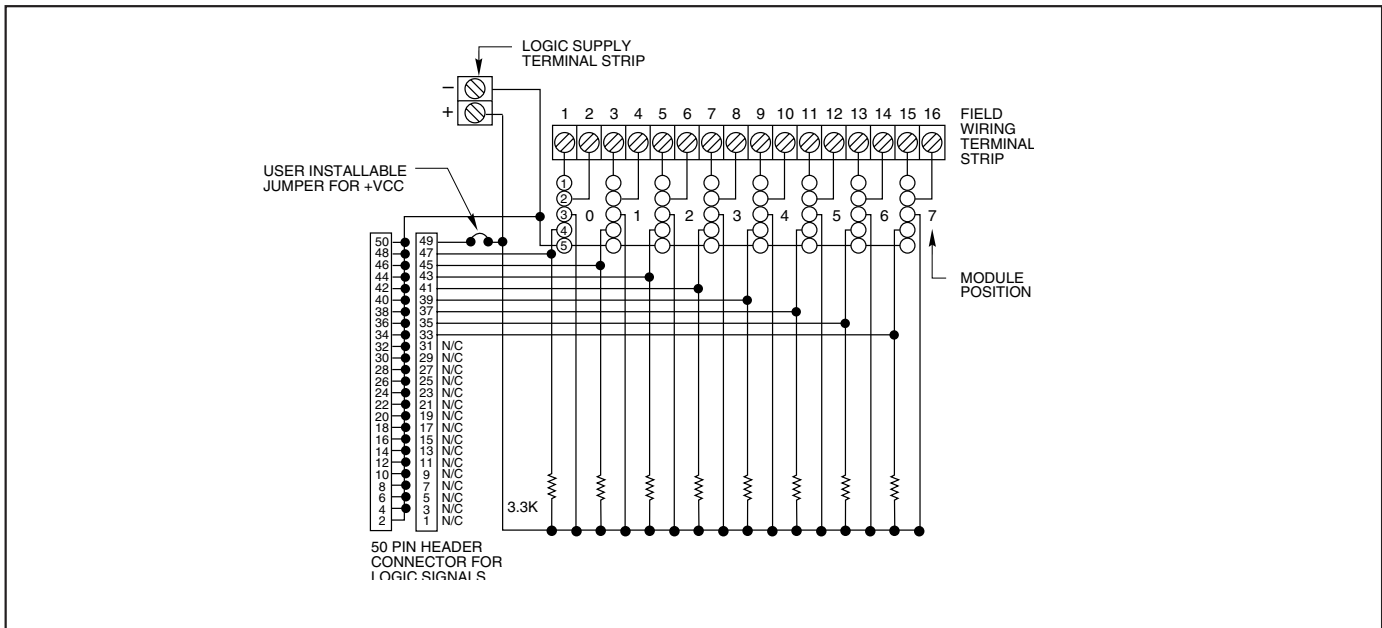

### 8 CHANNEL RACK: OpenLine® System 50

**Part No. 70LRCK8**  
 Dimensions are shown in inches  
 (and millimeters).  
 All tolerances are  $\pm 0.010$  (0,25)  
 unless otherwise specified.

### SCHEMATIC: Part Nos. 70RCK8, 70MRCK8

**SCHEMATIC: Part No. 70GRCK8**

**SCHEMATIC: Part No. 70LRCK8**

**ORDERING INFORMATION** (modules ordered separately)

Part Number	I/O	Description	UL	CSA	Style
70RCK8	8	Card edge	X	X	Standard
70RCK8-HL	8	50-pin header with ejector levers	X	X	Standard
70MRCK8-EC	8	Card edge	X	X	Mini
70MRCK8-HL	8	50-pin header with ejector levers	X	X	Mini
70GRCK8-HL	8	50-pin header with ejector levers	X	X	G5
70LRCK8-HL	8	50-pin header with ejector levers	Pend	Pend	OpenLine®
70LRCK8-DIN	8	50-pin header with DIN rail mount	Pend	Pend	OpenLine®