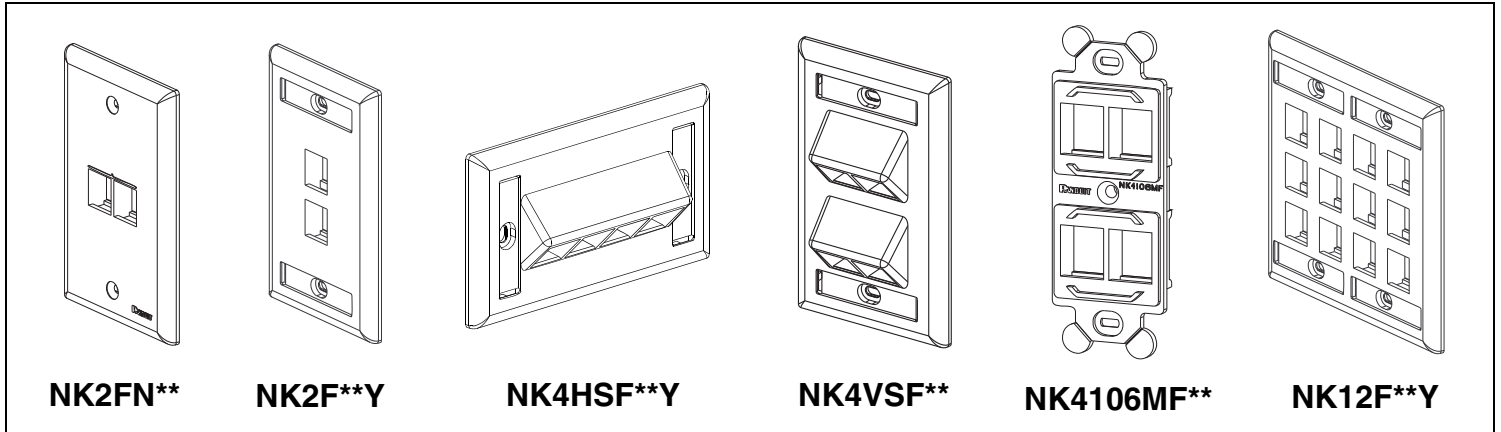

NetKey

Network Components
Keystone Cabling System

NetKey Screw-on Faceplates & Module Frames

Part Numbers: NK1F**Y, NK2F**Y, NK4F**Y, NK6F**Y, NK8F**, NK12F**Y, NK1FN**, NK2FN**, NK3FN**, NK4FN**, NK2RMF**, NK4RMF**, NK2HSF**Y, NK4HSF**Y, NK2106MF**, NK4106MF**, NK4VSF**

© Panduit Corp. 2017

INSTALLATION INSTRUCTIONS

NK309F