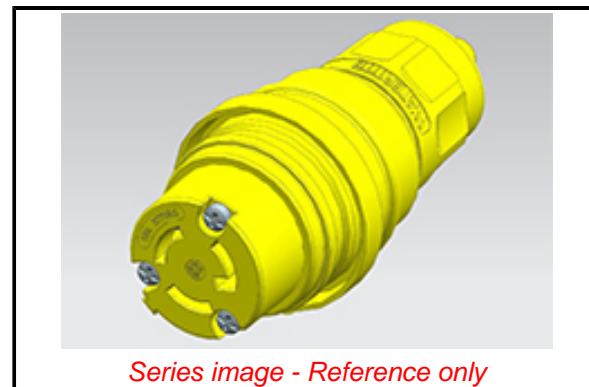

PLEASE CHECK WWW.MOLEX.COM FOR LATEST PART INFORMATION

Part Number: [1301460097](#)
Status: **Active**
Overview: [Watertite Wet-Location Wiring Solutions](#)
Description: Watertite Extreme Connector for Male Receptacle with Locking Blade, 2 Pole/3 Wire, NEMA L7-15, 277V, F2, Silicone Husk

Documents:

[Drawing \(PDF\)](#) [Product Literature \(PDF\)](#)
[RoHS Certificate of Compliance \(PDF\)](#)

Agency Certification

CSA LR6837

General

Product Family Wiring Devices
 Series [130146](#)
 IP Rating IP69K
 NEMA Configuration NEMA L7-15
 Overview [Watertite Wet-Location Wiring Solutions](#)
 Product Name Watertite Extreme
 Receptacle Type Single
 Specialty N/A
 Type Connector
 UPC 78678871186

Physical

Cord Grip Body Size F2 1/2"
 Flange No
 Flip Lid No
 Gender Female
 Length N/A
 Locking Blade Yes
 Poles 2-pole/3-wire

Electrical

Cord Type N/A
 Current - Maximum per Contact 15.0A
 GFCI No
 Lighted Connector No
 Voltage - Maximum 277V

Material Info

Engineering Number 25W34MB

Reference - Drawing Numbers

Sales Drawing 1301460097-000

Series image - Reference only

EU ELV

Not Reviewed

EU RoHS